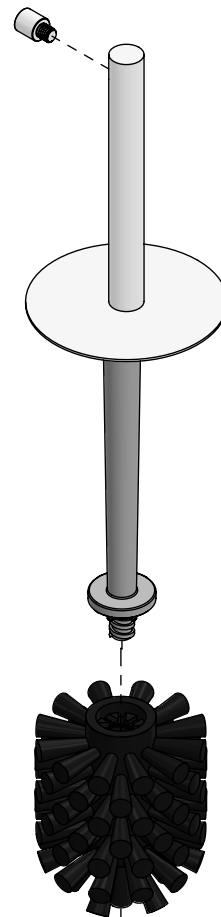

Kaldur - toilet brush holder

Matt white, wall mounted

clou

CL/09.05041.20

Spare parts

CL/1060.9028

CL/1051.9141.20

CL/1051.9142.20

CL/1051.9140.20

CL/1060.9027