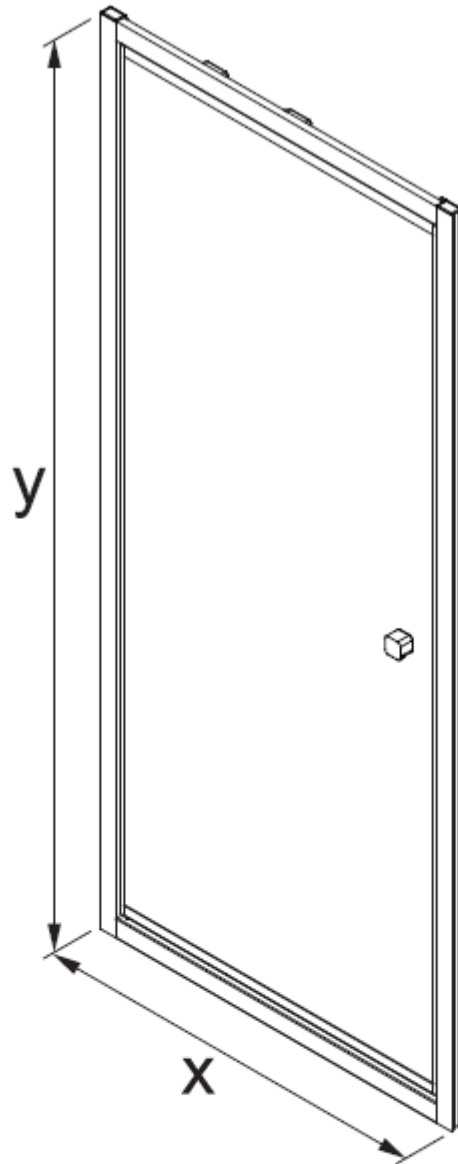

CLEAR 6 INFOLD DOOR
CAIDBC0900

A		M4 *40mm Screw x 6
B		Wall Plug x 6
C		Handle x 1
D		Sleeve x 1
E		Cover x 3
F		Filler x 4
G		Cover x 1

H		Cover x 1
I		Cover x 2
J		Top Cap x 2
K		Waterproof strip x 1

AA		M4 *20mm Screw x 1
AB		Adjustment block x 1
AC		Top Cap x 1
AD		Top Cap(LH) x 1
AE		Top Cap(RH) x 1
AF		Filler x 2

Model	x (mm)	y (mm)
CAIDSC0700	660~690	1950
CAIDSC0760	720~750	1950
CAIDSC0800	760~790	1950
CAIDBC0800	760~790	1950
CAIDSC0900	860~890	1950
CAIDBC0900	860~890	1950
CAIDSC1000	960~990	1950
CAIDBC1000	960~990	1950