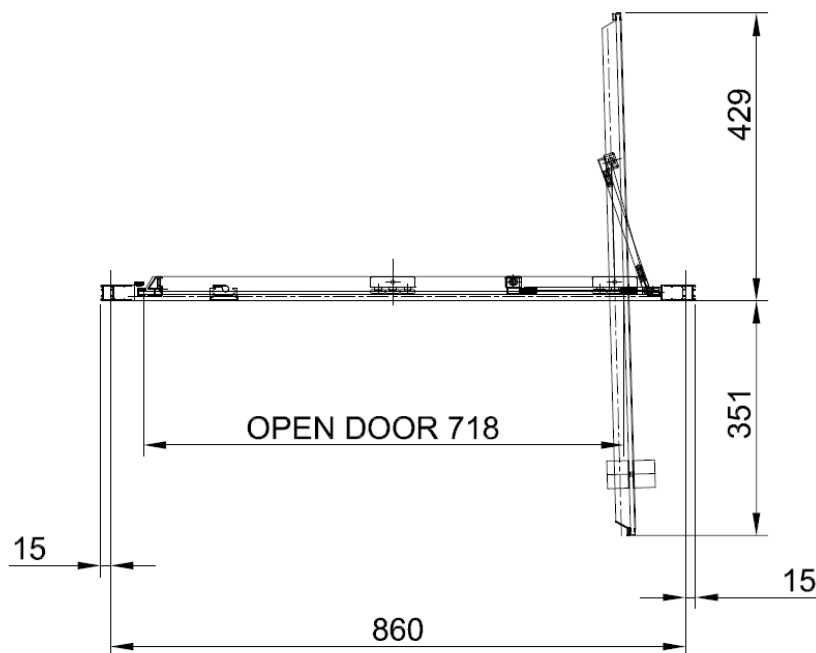

CLEAR 6 INFOLD DOOR
CAIDBC0900

A		M4 *40mm Screw x 6
B		Wall Plug x 6
C		Handle x 1
D		Sleeve x 1
E		Cover x 3
F		Filler x 4
G		Cover x 1

H		Cover x 1
I		Cover x 2
J		Top Cap x 2
K		Waterproof strip x 1

AA		M4 *20mm Screw x 1
AB		Adjustment block x 1
AC		Top Cap x 1
AD		Top Cap(LH) x 1
AE		Top Cap(RH) x 1
AF		Filler x 2

Model	x (mm)	y (mm)
CAIDSC0700	660~690	1950
CAIDSC0760	720~750	1950
CAIDSC0800	760~790	1950
CAIDBC0800	760~790	1950
CAIDSC0900	860~890	1950
CAIDBC0900	860~890	1950
CAIDSC1000	960~990	1950
CAIDBC1000	960~990	1950