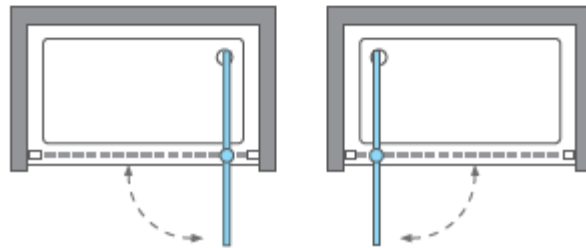

CLEAR 6 INFOLD DOOR
CAIDBC0900

A		M4 *40mm Screw x 6
B		Wall Plug x 6
C		Handle x 1
D		Sleeve x 1
E		Cover x 3
F		Filler x 4
G		Cover x 1

H		Cover x 1
I		Cover x 2
J		Top Cap x 2
K		Waterproof strip x 1

AA		M4 *20mm Screw x 1
AB		Adjustment block x 1
AC		Top Cap x 1
AD		Top Cap(LH) x 1
AE		Top Cap(RH) x 1
AF		Filler x 2

Model	x (mm)	y (mm)
CAIDSC0700	660~690	1950
CAIDSC0760	720~750	1950
CAIDSC0800	760~790	1950
CAIDBC0800	760~790	1950
CAIDSC0900	860~890	1950
CAIDBC0900	860~890	1950
CAIDSC1000	960~990	1950
CAIDBC1000	960~990	1950