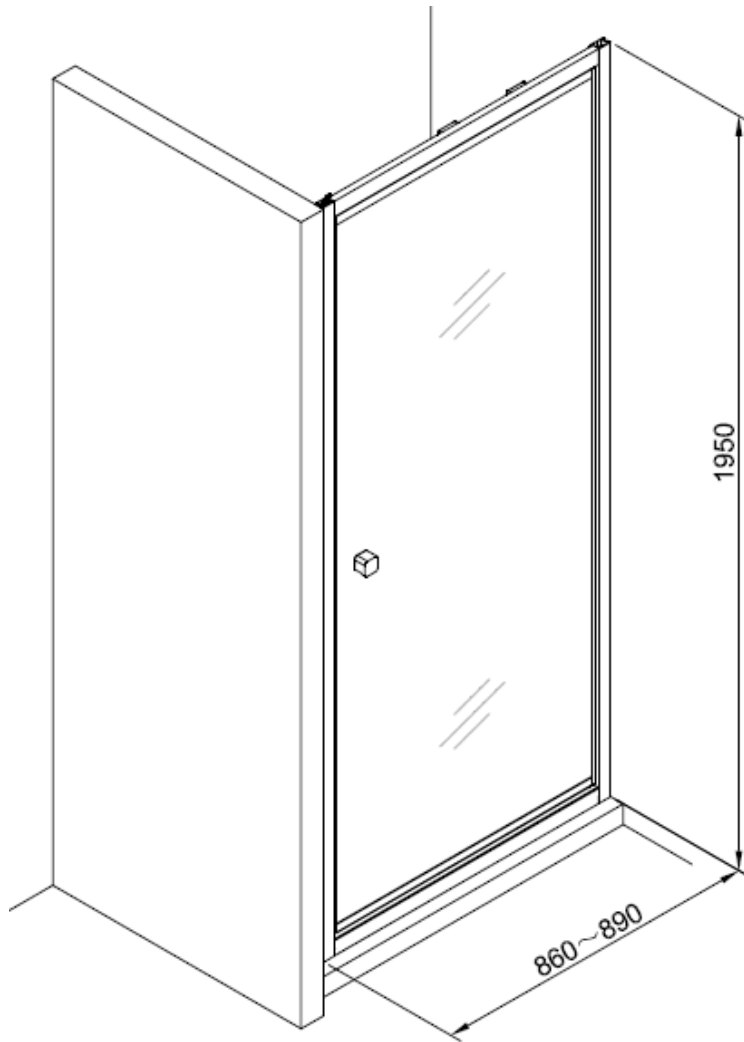

CLEAR 6 INFOLD DOOR
CAIDBC0900

A		M4 *40mm Screw x 6
B		Wall Plug x 6
C		Handle x 1
D		Sleeve x 1
E		Cover x 3
F		Filler x 4
G		Cover x 1

H		Cover x 1
I		Cover x 2
J		Top Cap x 2
K		Waterproof strip x 1

AA		M4 *20mm Screw x 1
AB		Adjustment block x 1
AC		Top Cap x 1
AD		Top Cap(LH) x 1
AE		Top Cap(RH) x 1
AF		Filler x 2

Model	x (mm)	y (mm)
CAIDSC0700	660~690	1950
CAIDSC0760	720~750	1950
CAIDSC0800	760~790	1950
CAIDBC0800	760~790	1950
CAIDSC0900	860~890	1950
CAIDBC0900	860~890	1950
CAIDSC1000	960~990	1950
CAIDBC1000	960~990	1950