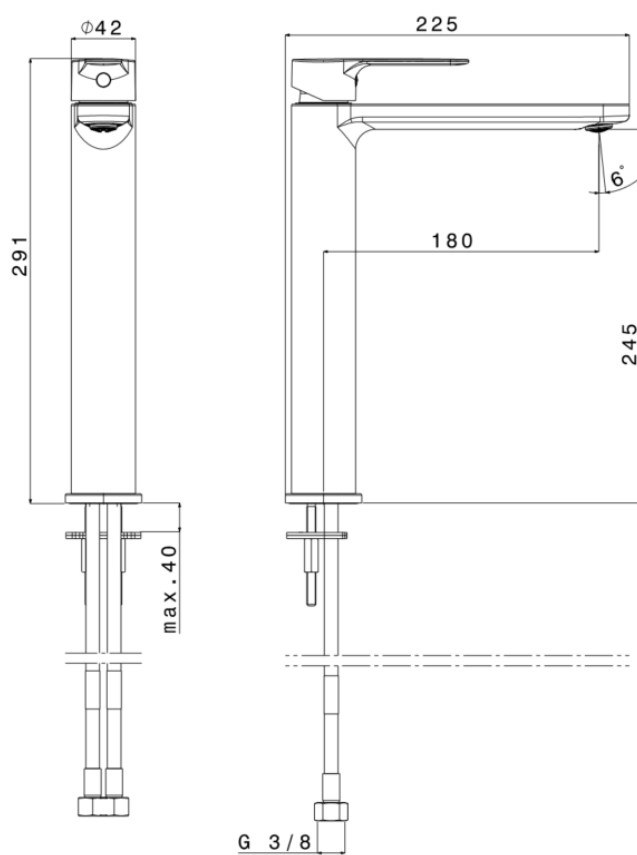

Van Marcke

NERO – BASIN MIXER - BLACK MATT

SKU 156541

PICTURE:

DIMENSIONS:

2019

The dimensions, as well as the assortment can be modified without prior notice.

F156541E

Type of mixer	High single-lever basin mixer without waste
Finish	Black matt
Material	Brass
Output Pressure 3 bar	7,4 l/min. Full – 14,7 l/min
Pop-up waste	No
Type of spout	Fixed spout, 180 mm long
Type of aerator	Water saving
Type of connection	Flexibles – G 3/8"
Type of cartridge	Ceramic, 2-stage operation, water saving
Handle	Metal, easy handle
Tap hole Ø	Ø 35 mm
Certificate	ACS
Weight	1.61 kg
Warranty	5 years
Extra's	To combinate with click-clack waste (SKU 156542), flexibles included