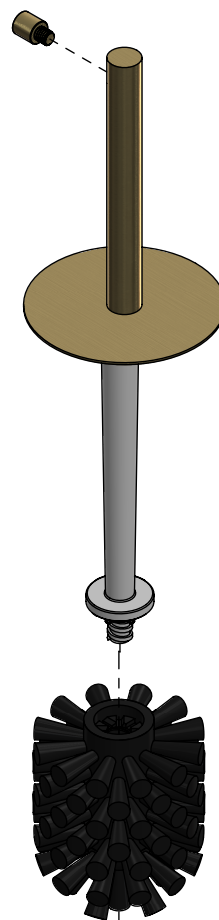

Kaldur - toilet brush holder

Gold brushed PVD, wall mounted

clou

CL/09.05041.82

Spare parts

CL/1060.9028

CL/1051.9141.82

CL/1051.9142.82

CL/1051.9140.82

CL/1060.9027