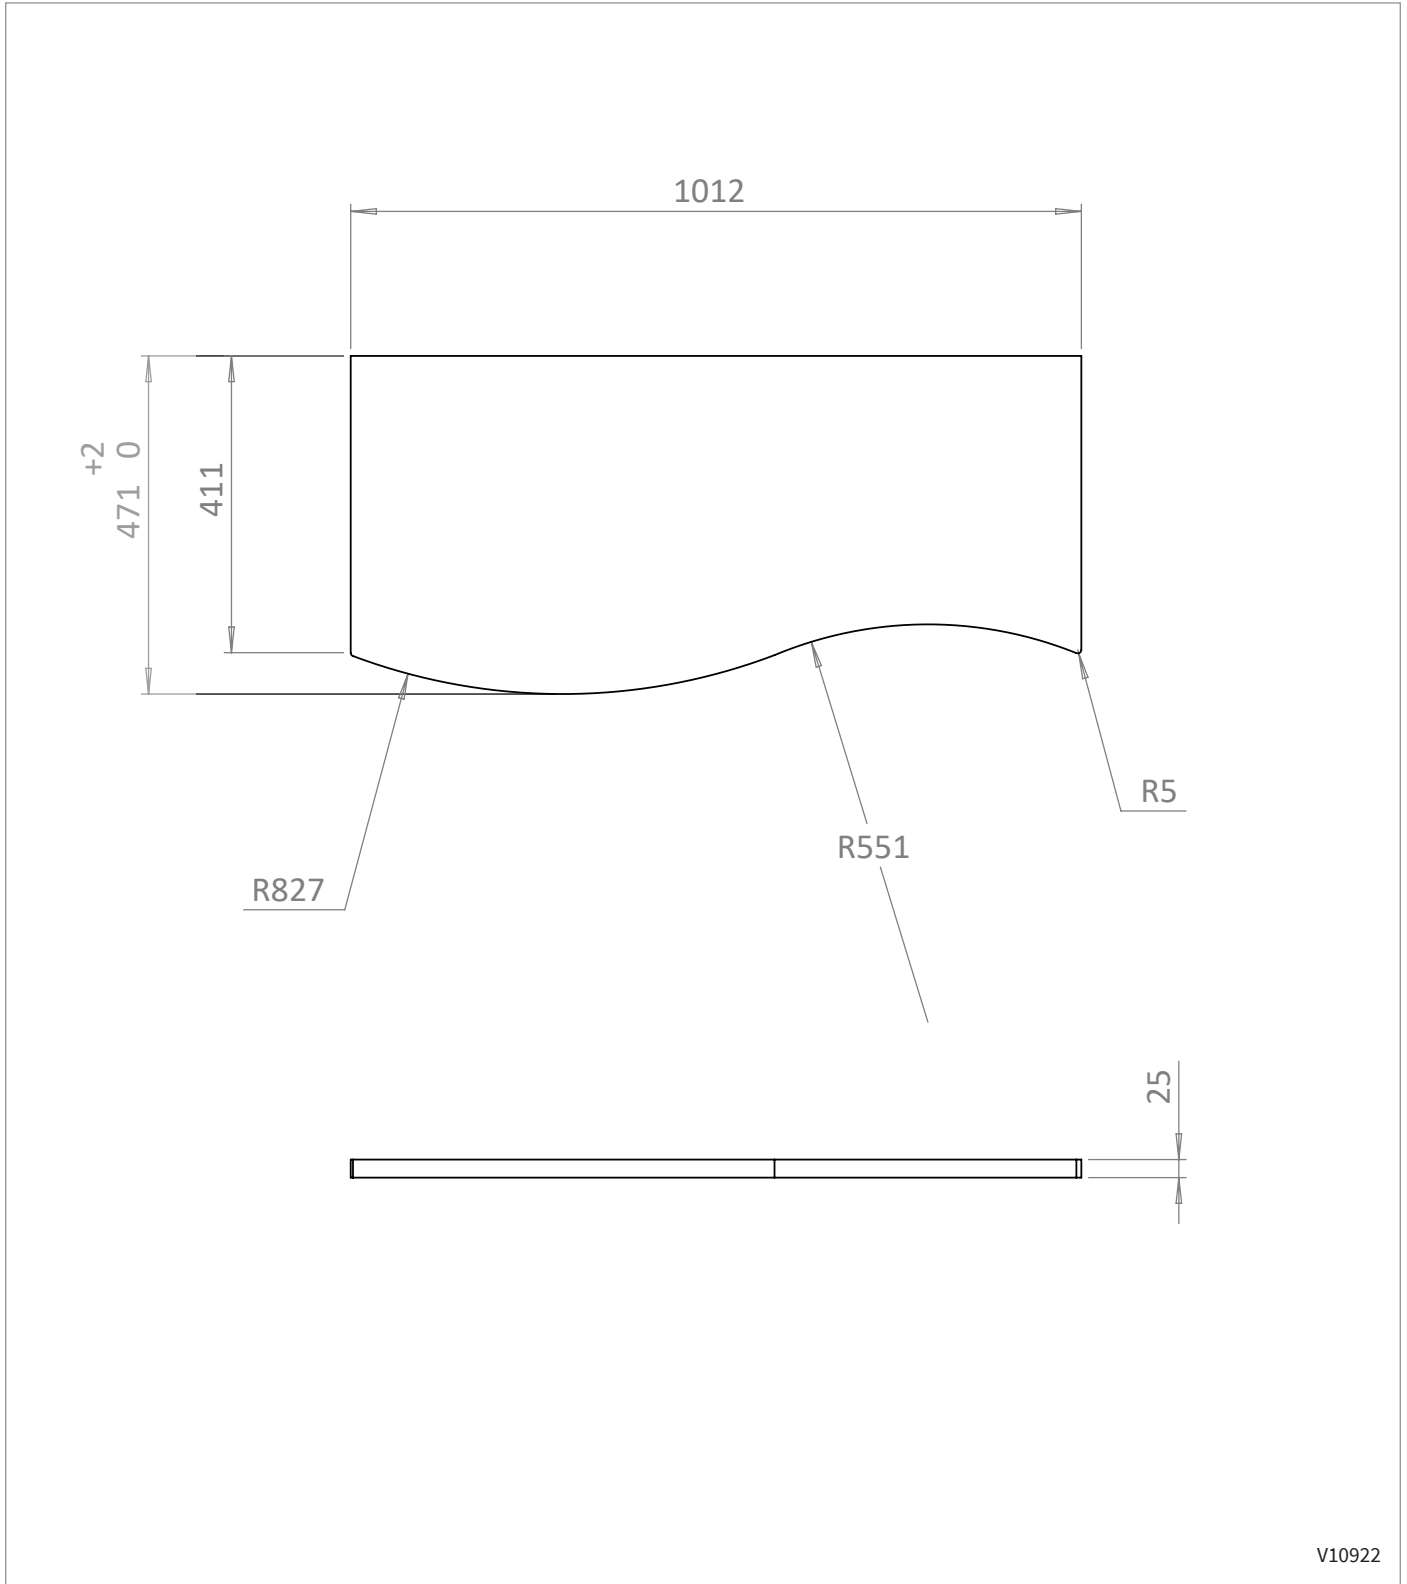

PRODUCT DATA SHEET

PRODUCT CODE

SE1000STMC

RANGE

Svelte

DESCRIPTION

Worktop Carrara No Tap Hole

COLOUR Carrara Marble Effect

MATERIAL Minerva Solid Surface

STANDARDS BS EN 59
BS EN ISO 4892-3

WEIGHT 24kg

WARRANTY 10 Years

TECHNICAL DIMENSIONS

Dimensions in mm unless otherwise specified.

Tolerances (per material type) apply.

V10922