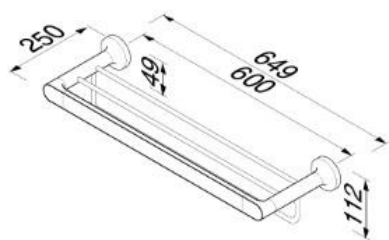

Tone collection

917352-02

Bath towel shelf 60 cm with towel rail

- Finish: chrome
- Concealed fixing
- Guarantee 12 years

- 649x250x112 mm

Quality has proven to be of decisive importance in recent years, which is why we can offer a 12-year warranty period for our chrome products. The entire selection is developed in Amersfoort. Geesa is certified according to the ISO 9001-2008 standard for design, productions and the delivery of bathroom accessories. 10/2015