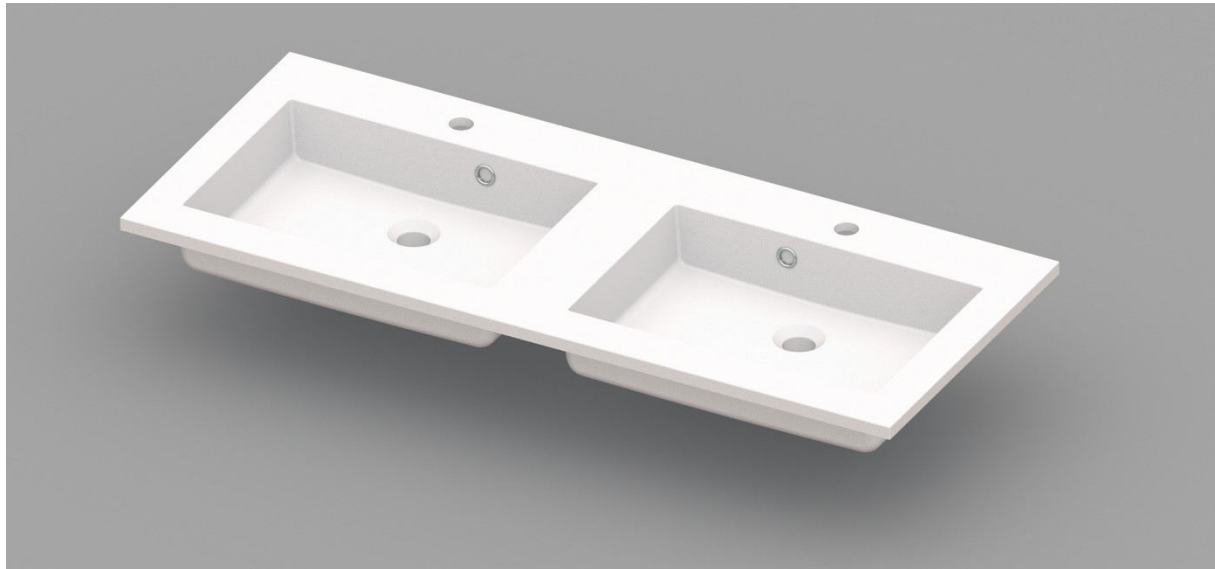

**COSTE – WASHBASIN / INTEGRATED TABLET - 1200 X 500 X 200 MM**

**SKU 930955**

PICTURE

DIMENSIONS

02.2017

Dimensions and assortment can be modified

<b>Type of washbasin</b>	Rectangular integrated tablet
<b>Number of basin(s)</b>	Double
<b>Material</b>	Artificial marble
<b>Colour</b>	White
<b>Finishing</b>	Brilliant
<b>Thickness of tablet</b>	2 cm
<b>Depth of basin</b>	10 cm
<b>With integrated overflow</b>	Yes
<b>With integrated tap hole</b>	Yes
<b>Diameter of tap hole</b>	35 mm
<b>With siphon hole</b>	Yes
<b>Diameter of siphon hole</b>	45 mm
<b>With watertight ring</b>	No
<b>Combination</b>	can be combined with any Van Marcke cabinet
<b>Treatment</b>	/
<b>Weight</b>	22.4 kg
<b>Warranty</b>	5 years
<b>Extras</b>	/
<b>With fixation set</b>	Yes