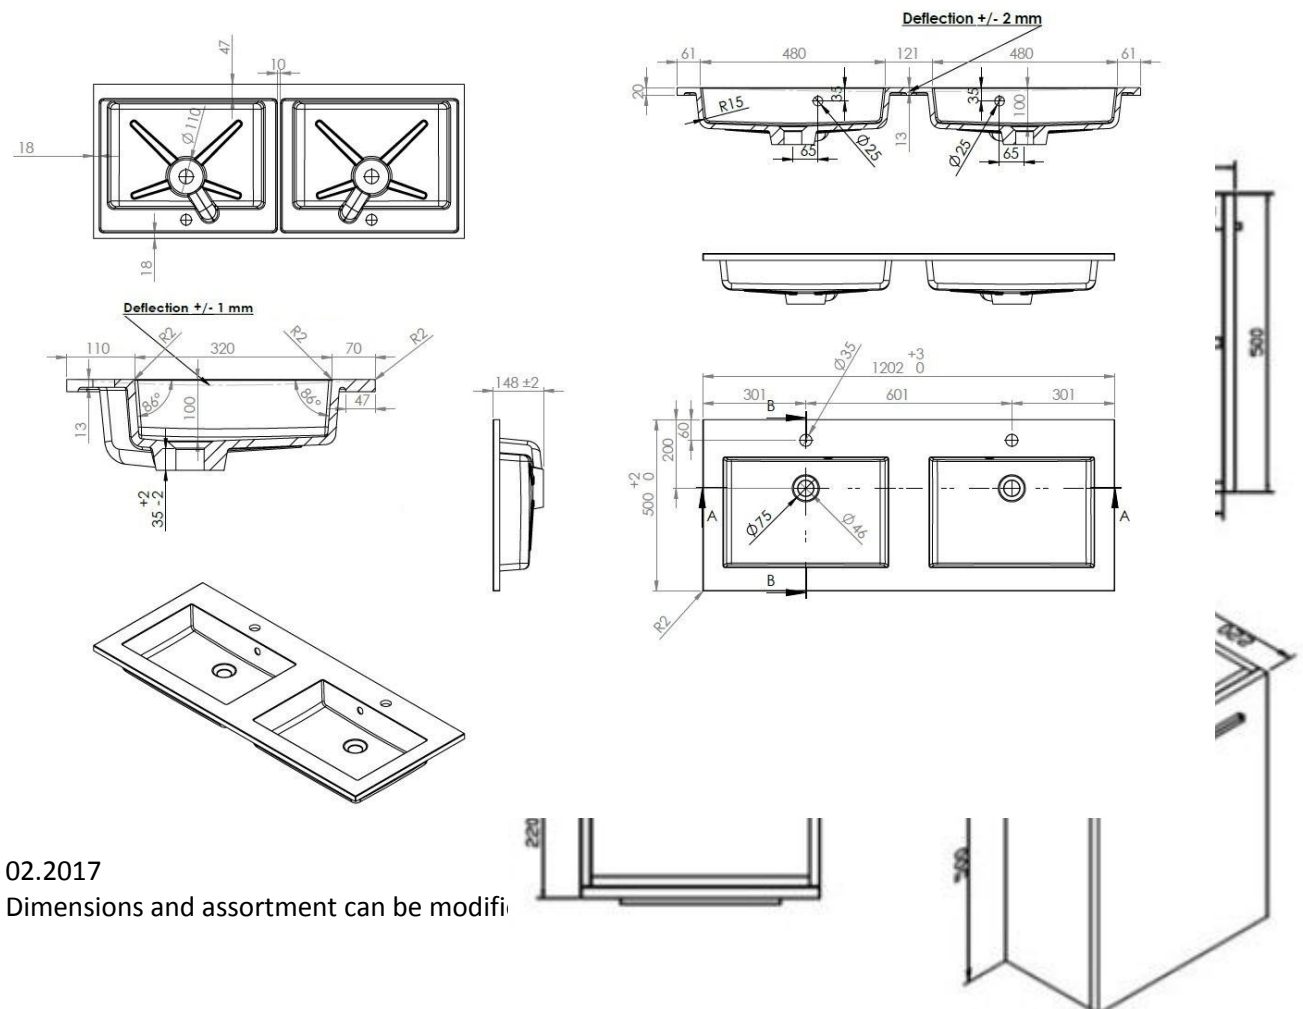

**COSTE – WASHBASIN / INTEGRATED TABLET - 1200 X 500 X 200 MM**

**SKU 930955**

PICTURE

DIMENSIONS

02.2017

Dimensions and assortment can be modified

<b>Type of washbasin</b>	Rectangular integrated tablet
<b>Number of basin(s)</b>	Double
<b>Material</b>	Artificial marble
<b>Colour</b>	White
<b>Finishing</b>	Brilliant
<b>Thickness of tablet</b>	2 cm
<b>Depth of basin</b>	10 cm
<b>With integrated overflow</b>	Yes
<b>With integrated tap hole</b>	Yes
<b>Diameter of tap hole</b>	35 mm
<b>With siphon hole</b>	Yes
<b>Diameter of siphon hole</b>	45 mm
<b>With watertight ring</b>	No
<b>Combination</b>	can be combined with any Van Marcke cabinet
<b>Treatment</b>	/
<b>Weight</b>	22.4 kg
<b>Warranty</b>	5 years
<b>Extras</b>	/
<b>With fixation set</b>	Yes