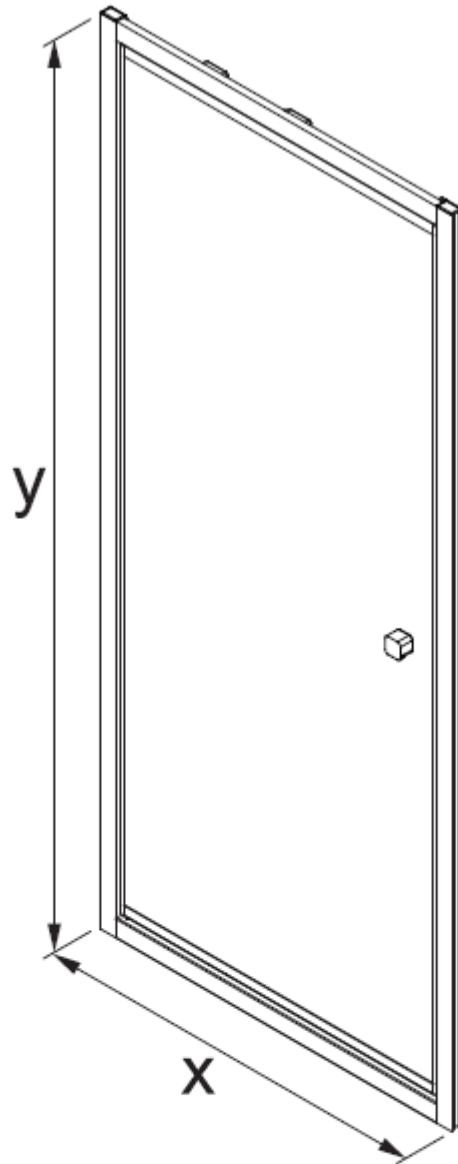

Measurements in millimetres mm

Information updated January 2020

Tel 0345 873 8840

crosswater[™]

CLEAR 6 INFOLD DOOR

CAIDSC0900

A		M4 *40mm Screw x 6
B		Wall Plug x 6
C		Handle x 1
D		Sleeve x 1
E		Cover x 3
F		Filler x 4
G		Cover x 1

H		Cover x 1
I		Cover x 2
J		Top Cap x 2
K		Waterproof strip x 1

AA		M4 *20mm Screw x 1
AB		Adjustment block x 1
AC		Top Cap x 1
AD		Top Cap(LH) x 1
AE		Top Cap(RH) x 1
AF		Filler x 2

Model	x (mm)	y (mm)
CAIDSC0700	660~690	1950
CAIDSC0760	720~750	1950
CAIDSC0800	760~790	1950
CAIDBC0800	760~790	1950
CAIDSC0900	860~890	1950
CAIDBC0900	860~890	1950
CAIDSC1000	960~990	1950
CAIDBC1000	960~990	1950