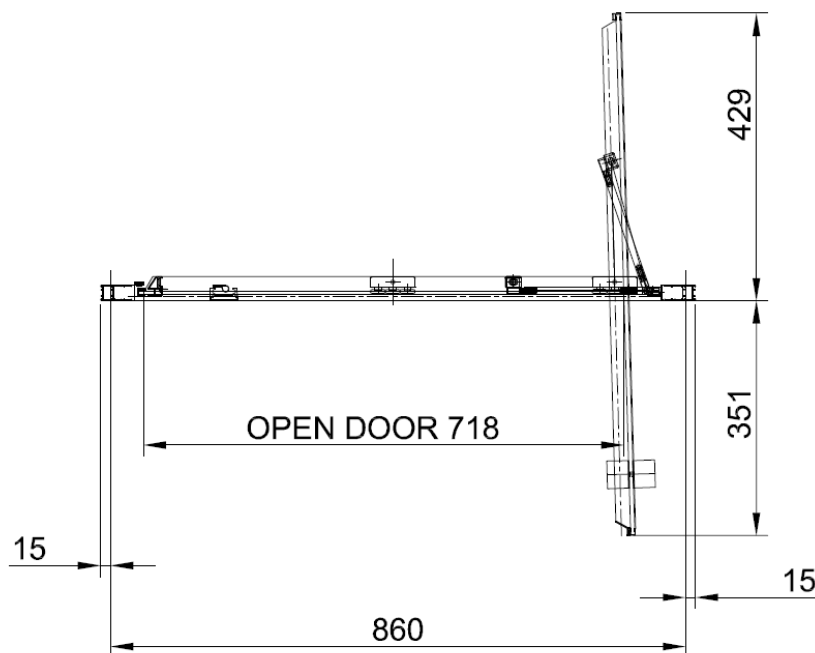

Measurements in millimetres mm

Information updated January 2020

Tel 0345 873 8840

crosswater[™]

CLEAR 6 INFOLD DOOR

CAIDSC0900

A		M4 *40mm Screw x 6
B		Wall Plug x 6
C		Handle x 1
D		Sleeve x 1
E		Cover x 3
F		Filler x 4
G		Cover x 1

H		Cover x 1
I		Cover x 2
J		Top Cap x 2
K		Waterproof strip x 1

AA		M4 *20mm Screw x 1
AB		Adjustment block x 1
AC		Top Cap x 1
AD		Top Cap(LH) x 1
AE		Top Cap(RH) x 1
AF		Filler x 2

Model	x (mm)	y (mm)
CAIDSC0700	660~690	1950
CAIDSC0760	720~750	1950
CAIDSC0800	760~790	1950
CAIDBC0800	760~790	1950
CAIDSC0900	860~890	1950
CAIDBC0900	860~890	1950
CAIDSC1000	960~990	1950
CAIDBC1000	960~990	1950