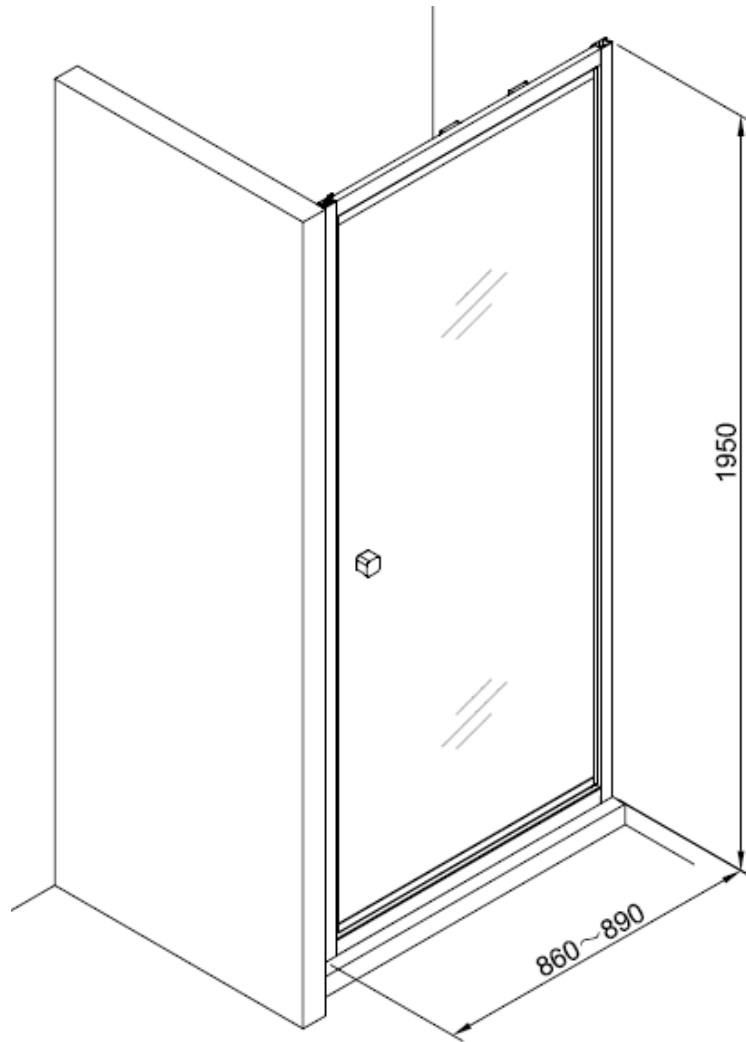

Measurements in millimetres mm

Information updated January 2020

Tel 0345 873 8840

crosswater[™]

CLEAR 6 INFOLD DOOR

CAIDSC0900

A		M4 *40mm Screw x 6
B		Wall Plug x 6
C		Handle x 1
D		Sleeve x 1
E		Cover x 3
F		Filler x 4
G		Cover x 1

H		Cover x 1
I		Cover x 2
J		Top Cap x 2
K		Waterproof strip x 1

AA		M4 *20mm Screw x 1
AB		Adjustment block x 1
AC		Top Cap x 1
AD		Top Cap(LH) x 1
AE		Top Cap(RH) x 1
AF		Filler x 2

Model	x (mm)	y (mm)
CAIDSC0700	660~690	1950
CAIDSC0760	720~750	1950
CAIDSC0800	760~790	1950
CAIDBC0800	760~790	1950
CAIDSC0900	860~890	1950
CAIDBC0900	860~890	1950
CAIDSC1000	960~990	1950
CAIDBC1000	960~990	1950