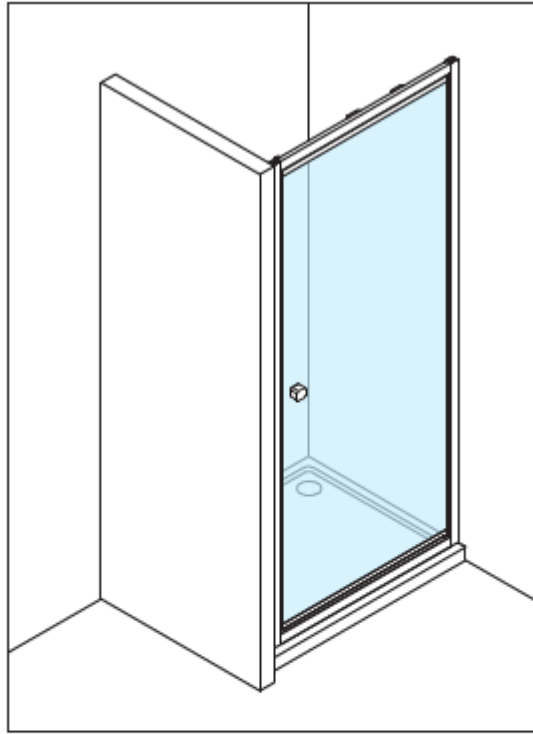

Measurements in millimetres mm

Information updated January 2020

Tel 0345 873 8840

crosswater[™]

CLEAR 6 INFOLD DOOR

CAIDSC0900

A		M4 *40mm Screw x 6
B		Wall Plug x 6
C		Handle x 1
D		Sleeve x 1
E		Cover x 3
F		Filler x 4
G		Cover x 1

H		Cover x 1
I		Cover x 2
J		Top Cap x 2
K		Waterproof strip x 1

AA		M4 *20mm Screw x 1
AB		Adjustment block x 1
AC		Top Cap x 1
AD		Top Cap(LH) x 1
AE		Top Cap(RH) x 1
AF		Filler x 2

Model	x (mm)	y (mm)
CAIDSC0700	660~690	1950
CAIDSC0760	720~750	1950
CAIDSC0800	760~790	1950
CAIDBC0800	760~790	1950
CAIDSC0900	860~890	1950
CAIDBC0900	860~890	1950
CAIDSC1000	960~990	1950
CAIDBC1000	960~990	1950