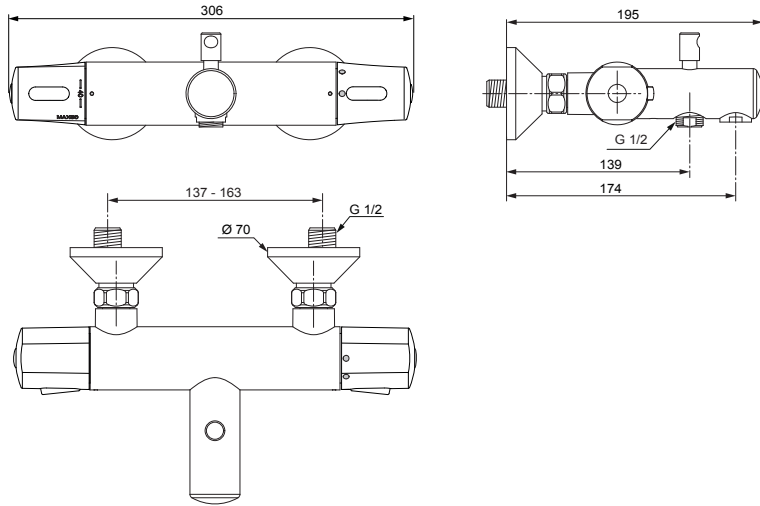

Produced since: **Nov. 2015**

Bath/Shower Thermostat
chrome **D0562AA**

Pos.	Description	Part-Number	Qty.	Pos.	Description	Part-Number	Qty.
1	Handle for Temperature	A 860 929 AA	1 Set	16	Non-return valve DW15	N 042 977 NU	1 pcs
2	Screw Ejoyt PT KB50x10			17	Lock ring		
3	Handle cap w.Logo Porcher	A 962 008 NU	2 pcs	18	Strainer (screen)	A 962 595 NU	2 pcs
4	Screw M4 L=23,5	A 962 998 NU	2 pcs	19	S-Connector complete	A 963 490 AA	2 Set
5	Handle for Volume control	A 861 092 AA	1 Set	20	Escutcheon	A 960 914 AA	1 pcs
6	Handle insert + stopring	A 963 432 NU	1 Set	21	Body for Shower		
7	Cartridge G1/2 90° le.op.	A 963 033 NU	1 pcs	22	O - ring Ø 18 x 1,5	A 960 648 NU	2 pcs
8	Temp. adjustment cpl.	A 963 427 NU	1 Set	23	Adaptor		
9	Thermostatic Cartridge	F 960 933 NU	1 pcs	24	O - ring Ø 20,35 x 1,78	A 963 664 NU*	1 Set
10	Repair-Set Cartridge	A 962 230 NU	1 Set	25	Screw M5x8 DIN 914, A2	F 961 001 NU*	1 Set
11	Escutcheon			26	Pull knob	B 960 486 AA	1 pcs
12	Coupling nut G3/4 - SW30			27	Spout		
13	O - Ring Ø 14 x 1,78	A 962 605 NU	2 pcs	28	Aerator M24 x1	A 960 537 AA	1 pcs
14	O - ring Ø 17 x 2	A 961 810 NU	2 pcs	29	Diverter complete	B 960 167 AA	1 Set
15	Seat M17 x 1 left thread						

* Universal-Set (not all parts needed)