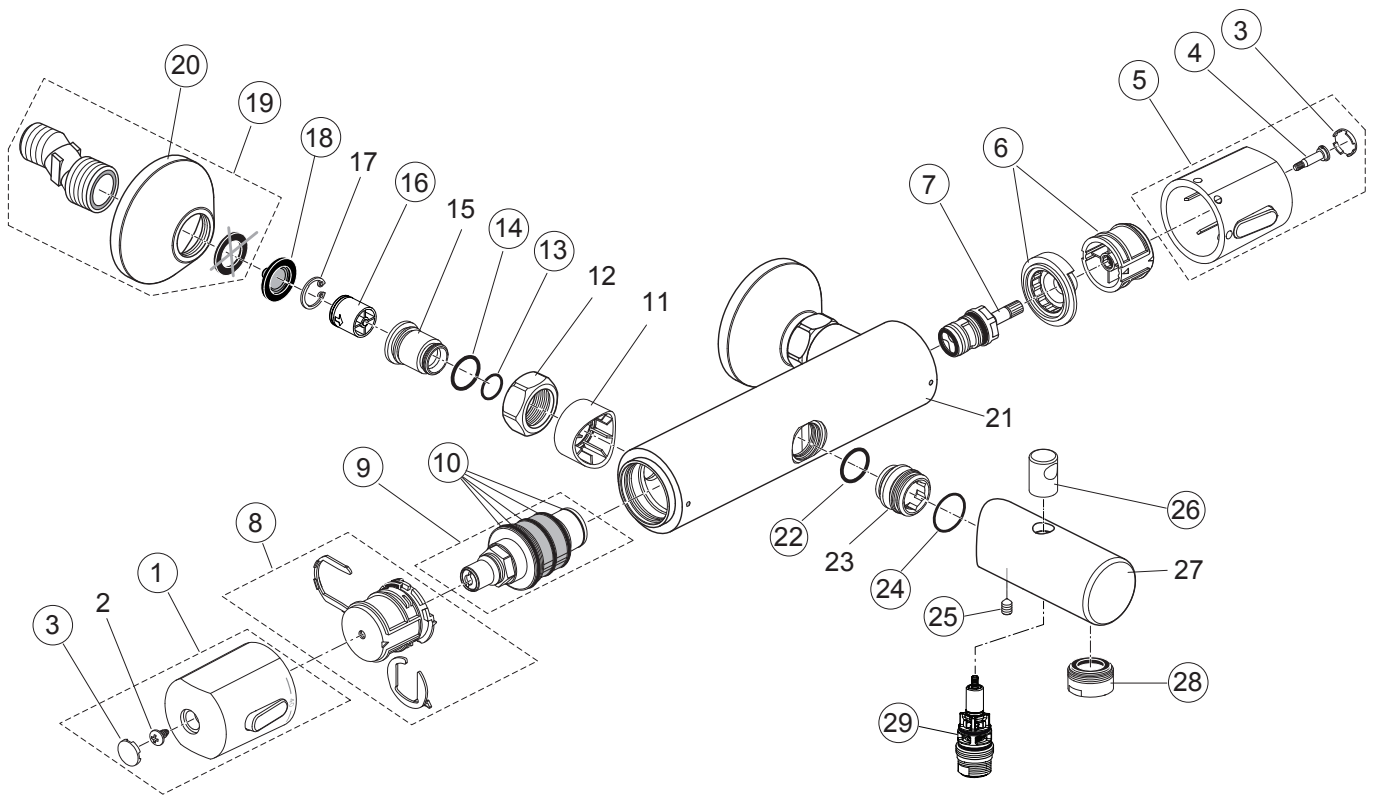

Produced since: **Nov. 2015**

Bath/Shower Thermostat
chrome **D0562AA**

Pos.	Description	Part-Number	Qty.	Pos.	Description	Part-Number	Qty.
1	Handle for Temperature	A 860 929 AA	1 Set	16	Non-return valve DW15	N 042 977 NU	1 pcs
2	Screw Ejoyt PT KB50x10			17	Lock ring		
3	Handle cap w.Logo Porcher	A 962 008 NU	2 pcs	18	Strainer (screen)	A 962 595 NU	2 pcs
4	Screw M4 L=23,5	A 962 998 NU	2 pcs	19	S-Connector complete	A 963 490 AA	2 Set
5	Handle for Volume control	A 861 092 AA	1 Set	20	Escutcheon	A 960 914 AA	1 pcs
6	Handle insert + stopring	A 963 432 NU	1 Set	21	Body for Shower		
7	Cartridge G1/2 90° le.op.	A 963 033 NU	1 pcs	22	O - ring Ø 18 x 1,5	A 960 648 NU	2 pcs
8	Temp. adjustment cpl.	A 963 427 NU	1 Set	23	Adaptor		
9	Thermostatic Cartridge	F 960 933 NU	1 pcs	24	O - ring Ø 20,35 x 1,78	A 963 664 NU*	1 Set
10	Repair-Set Cartridge	A 962 230 NU	1 Set	25	Screw M5x8 DIN 914, A2	F 961 001 NU*	1 Set
11	Escutcheon			26	Pull knob	B 960 486 AA	1 pcs
12	Coupling nut G3/4 - SW30			27	Spout		
13	O - Ring Ø 14 x 1,78	A 962 605 NU	2 pcs	28	Aerator M24 x1	A 960 537 AA	1 pcs
14	O - ring Ø 17 x 2	A 961 810 NU	2 pcs	29	Diverter complete	B 960 167 AA	1 Set
15	Seat M17 x 1 left thread						

* Universal-Set (not all parts needed)