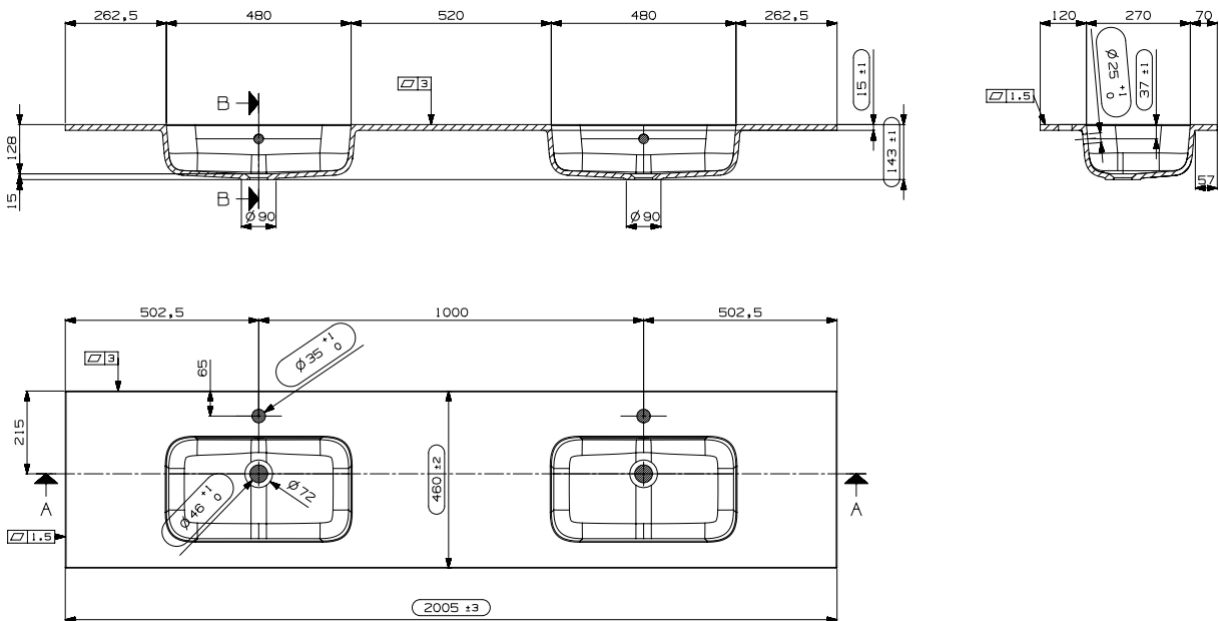

PACO – WASHBASIN / INTEGRATED TABLET – 200X46

SKU 930277

DIMENSIONS:
 Length: 2000 mm
 Depth: 460 mm
 Height: 15 mm

Washbasin	Tablet – 2 Washbasins
Material	Artificial marble
Color	Glossy white
Mounting	Tablet
With tap hole	Yes
With overflow	Yes