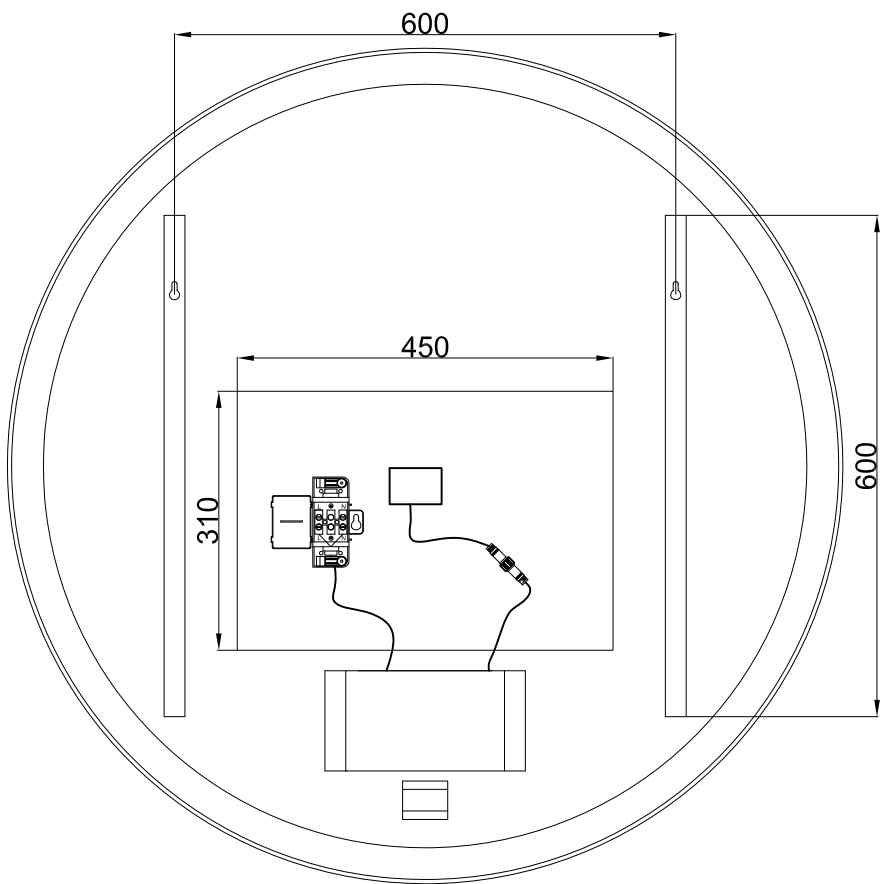

FRONT VIEW

SIDE VIEW

BACK VIEW

Model: Spiegel Round 100 rond backlight LED
Artikelnummer: SPI993083