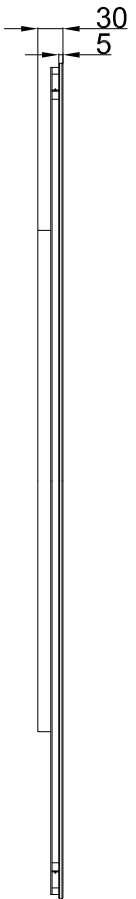

FRONT VIEW

SIDE VIEW

BACK VIEW

Model: Spiegel Round 100 rond backlight LED
Artikelnummer: SPI993083