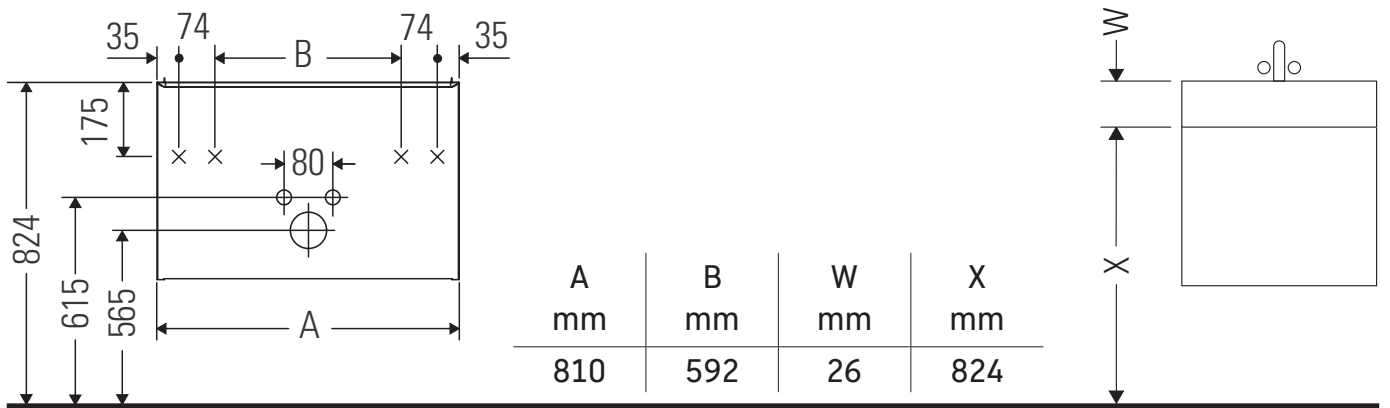

## Montagehandleiding

ME by Starck # 233683