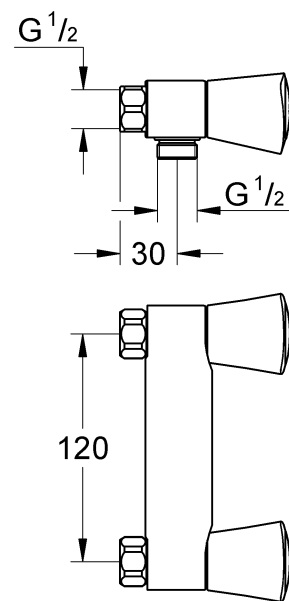

26 781

26 782

26 788

26 319

26 345