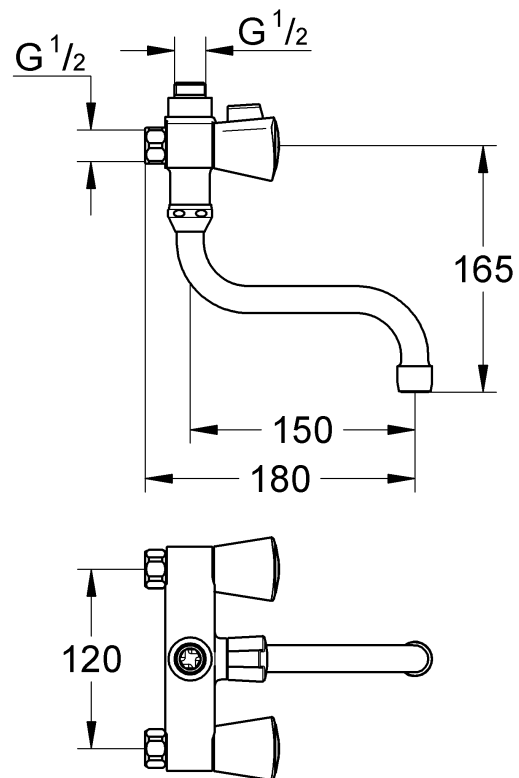

26 781

26 782

26 788

26 319

26 345