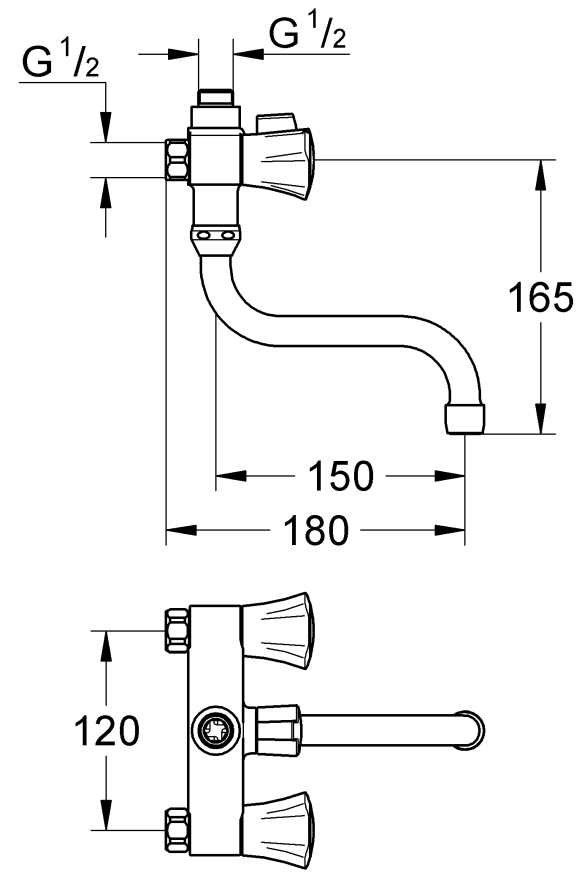

Costa S

D1

NL1

Design & Quality Engineering GROHE Germany

96.469.031/ÄM 217493/06.10

GROHE
ENJOY WATER®

26 781

26 782