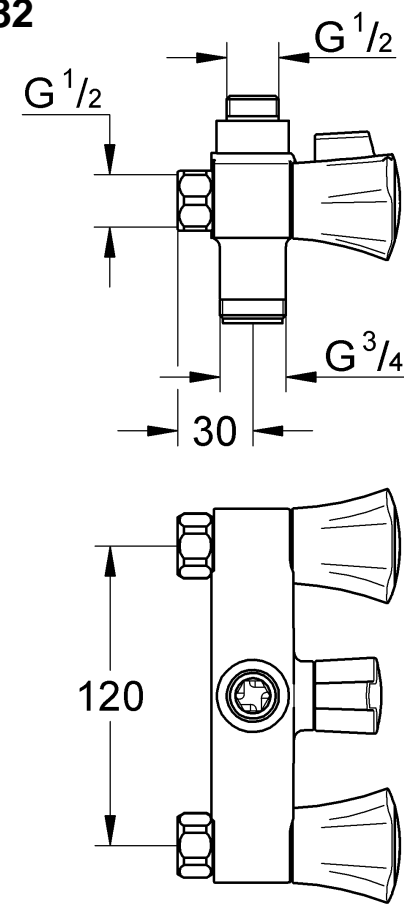

Costa S

D1

NL1

Design & Quality Engineering GROHE Germany

96.469.031/ÄM 217493/06.10

GROHE
ENJOY WATER®

26 781

26 782