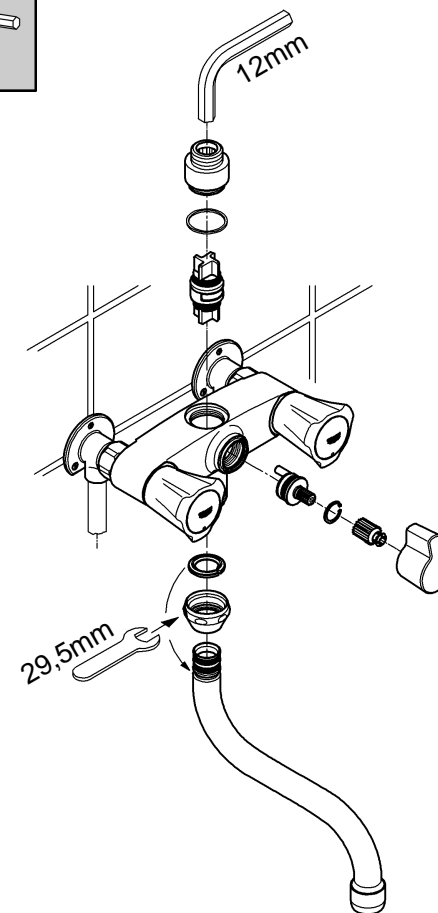

26 781

26 782

26 788

26 319

26 345