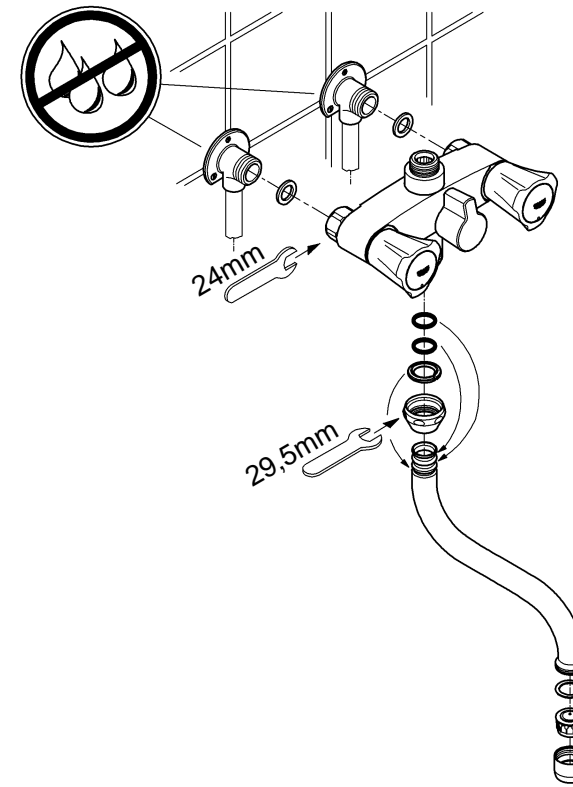

Costa S

D1

NL1

Design & Quality Engineering GROHE Germany

96.469.031/ÄM 217493/06.10

GROHE
ENJOY WATER®

26 781

26 782