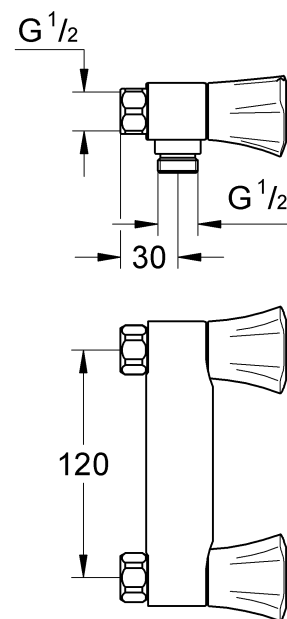

26 781

26 782

26 788

26 319

26 345