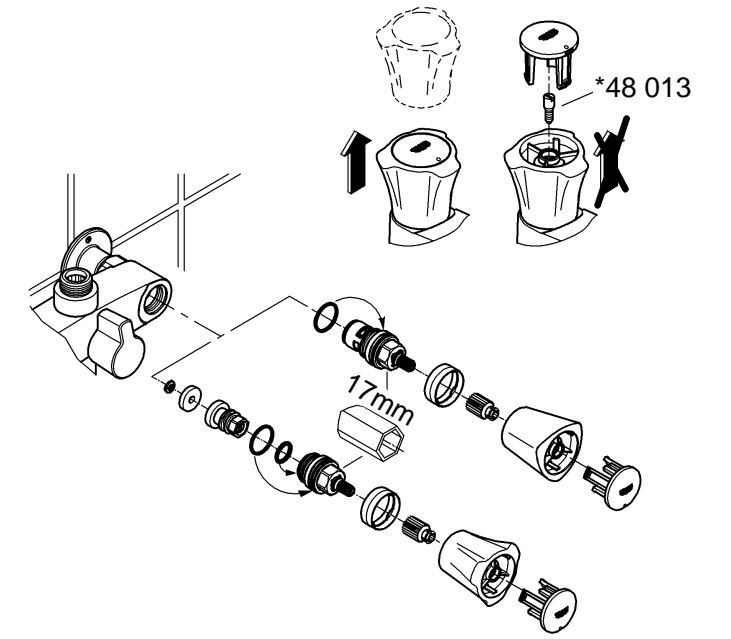

26 781

26 782

26 788

26 319

26 345