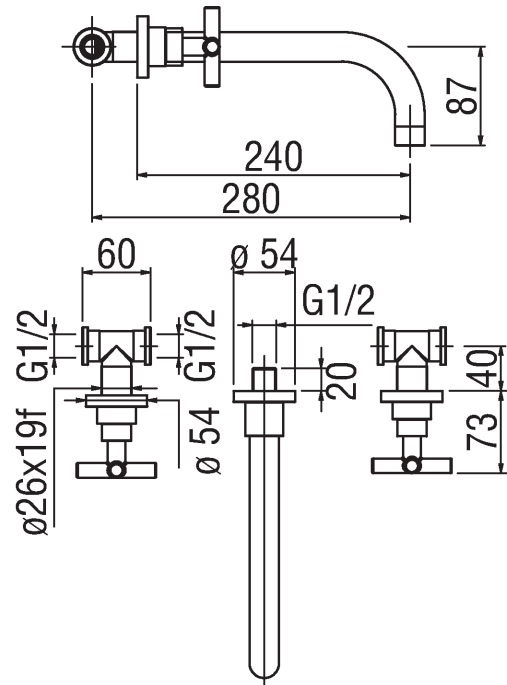

## Image

## Technical drawing

## Specifications

Washbasin  
 Wall mounted 3 hole set  
 Finish: Chrome  
 Aerator Neoperl® M 26 x 1  
 Packaging: 41,2 x 16,4 x 7,1 cm / 0,004797 m<sup>3</sup> / 2,2 kg

## Flow rate diagram