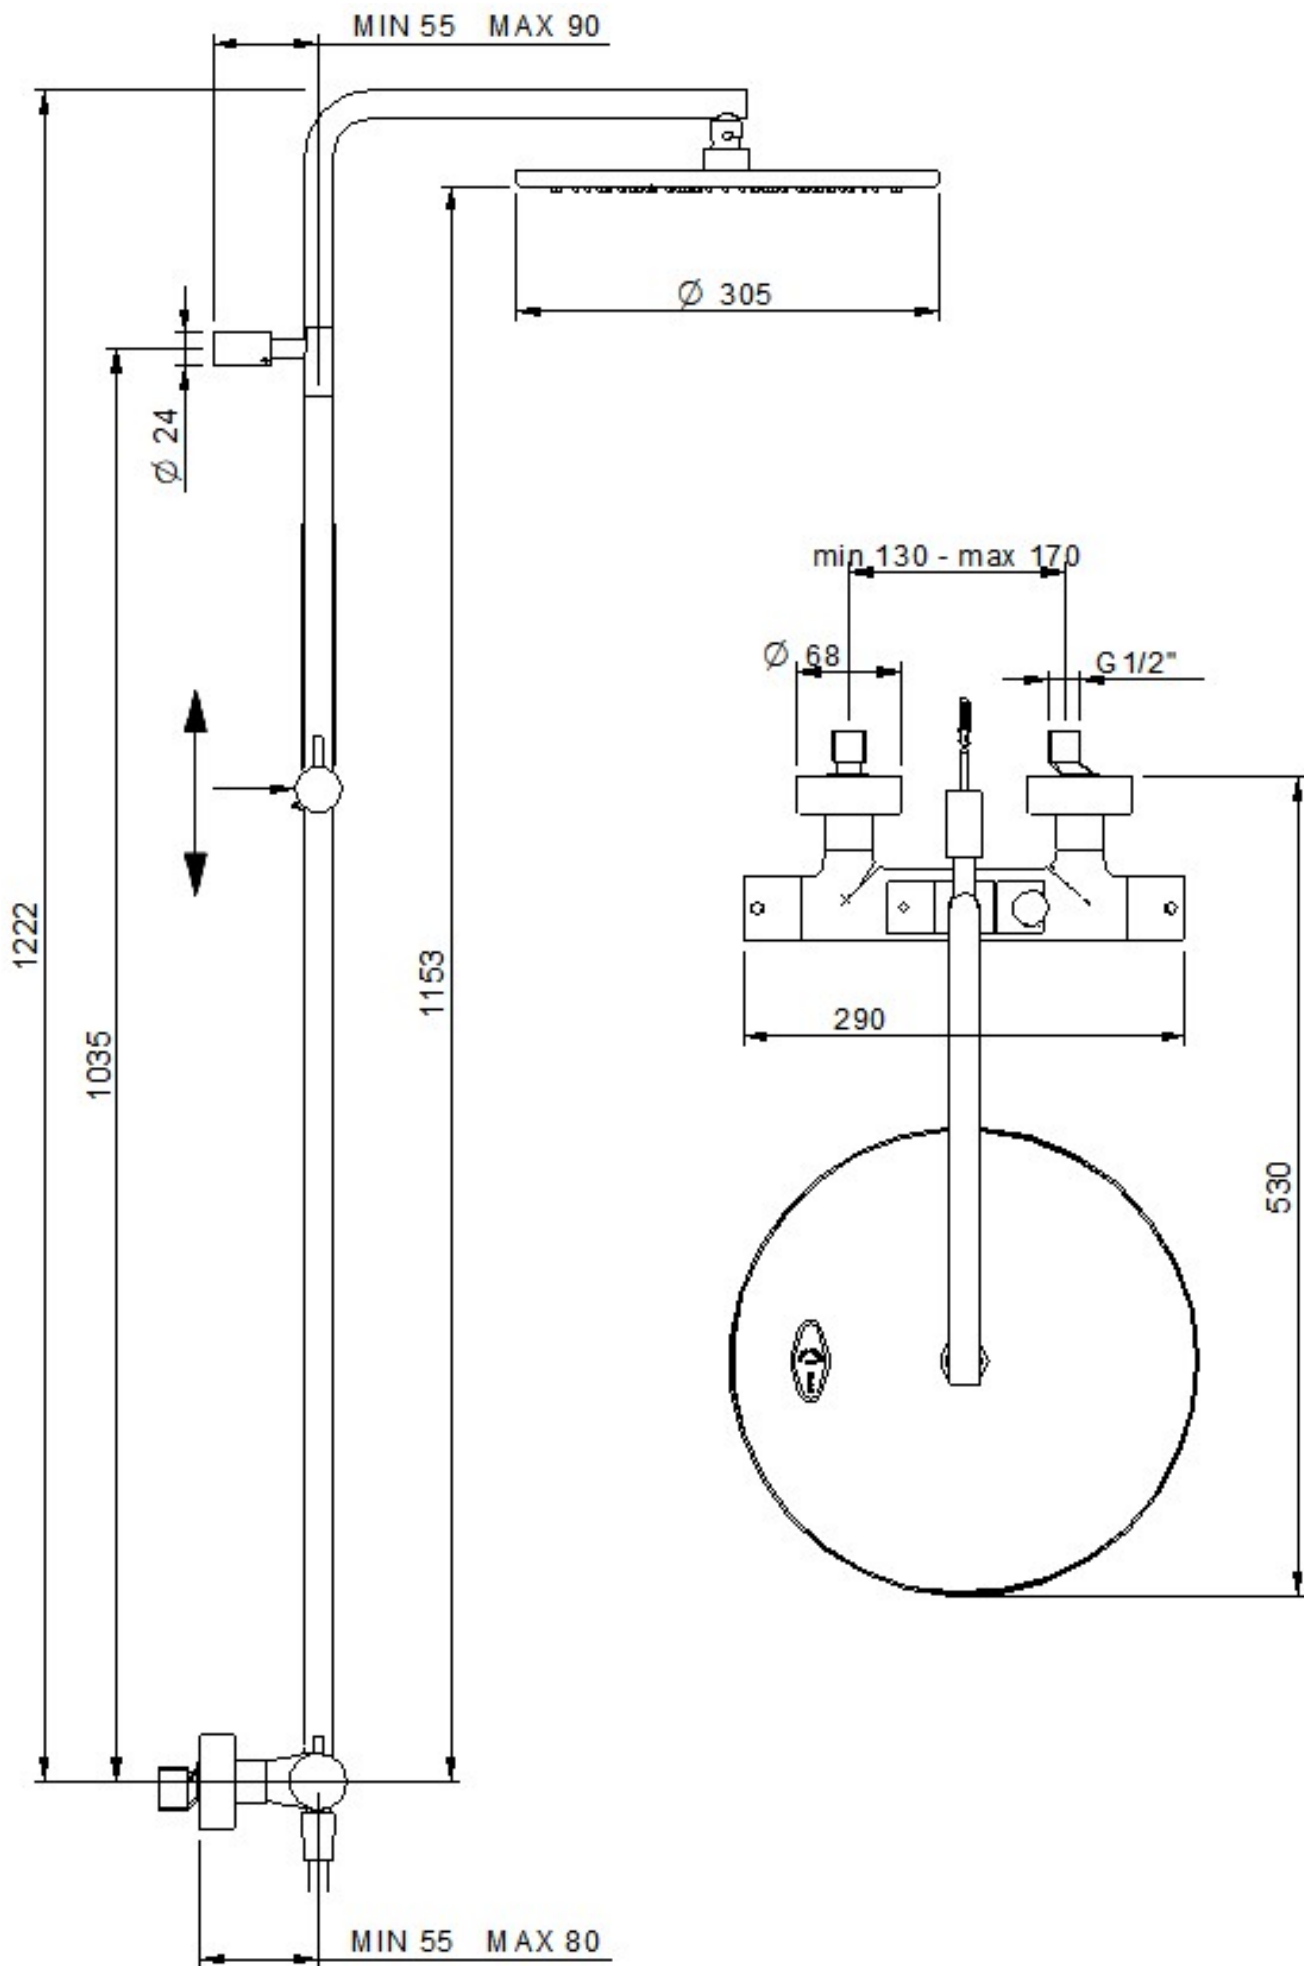

GA6581\_\_ZZZZ

Style wall-mtd. thermostatic shower set with anti-limescale hand-shower and shower head

"mat wit" BB		<b>GA6581BBZZZZ</b>
"chrome" CC		<b>GA6581CCZZZZ</b>
"staal 01" CZ		<b>GA6581CZZZZZ</b>
"mat goud 01" DZ		<b>GA6581DZZZZZ</b>
"brushed" NF		<b>GA6581NFZZZZ</b>
"charcoal" NN		<b>GA6581NNZZZZ</b>
"koper 01" SZ		<b>GA6581SZZZZZ</b>

# LINEAR ECO FLOW RATE TEST MIXED