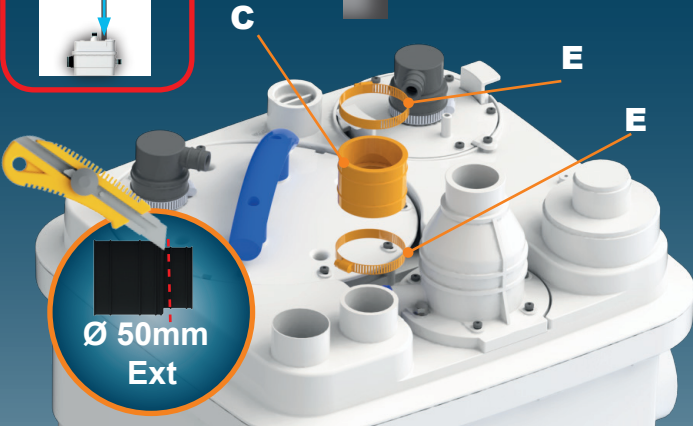

9

Ø 50mm Ext

10

11

Ø 100/110mm Ext

12a

Ø 50mm Ext

Ø 40/50mm Ext

12b

Ø 40/50mm

25 cm min