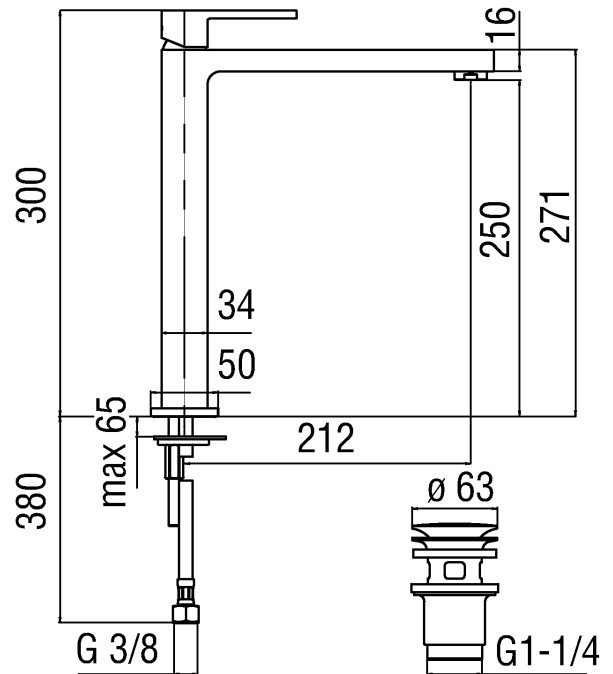

Image

Technical drawing

Specifications

Washbasin
 Basin single control
 Finish: Chrome
 Cartridge \varnothing 28 mm
 Dynamic flow limiter (-50%)
 The temperature limiter
 Aerator Neoperl® cascade M 24 x 1
 Flexible Parigi® SPX® stainless steel \varnothing 3/8"
 Packaging: 56,5 x 29 x 7,1 cm / 0,011633 m³ / 3,24 kg

Flow rate diagram