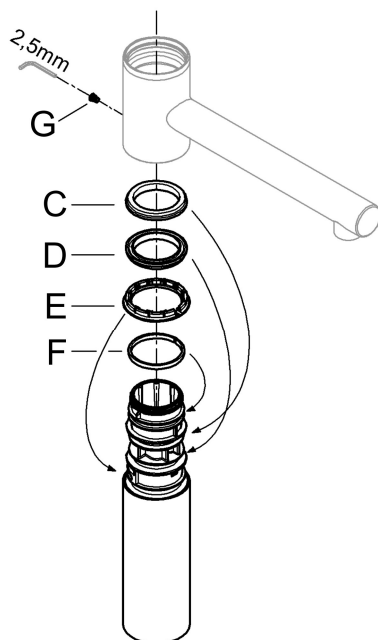

ENJOY WATER®

46 429

GROHE

ENJOY WATER®

46 818