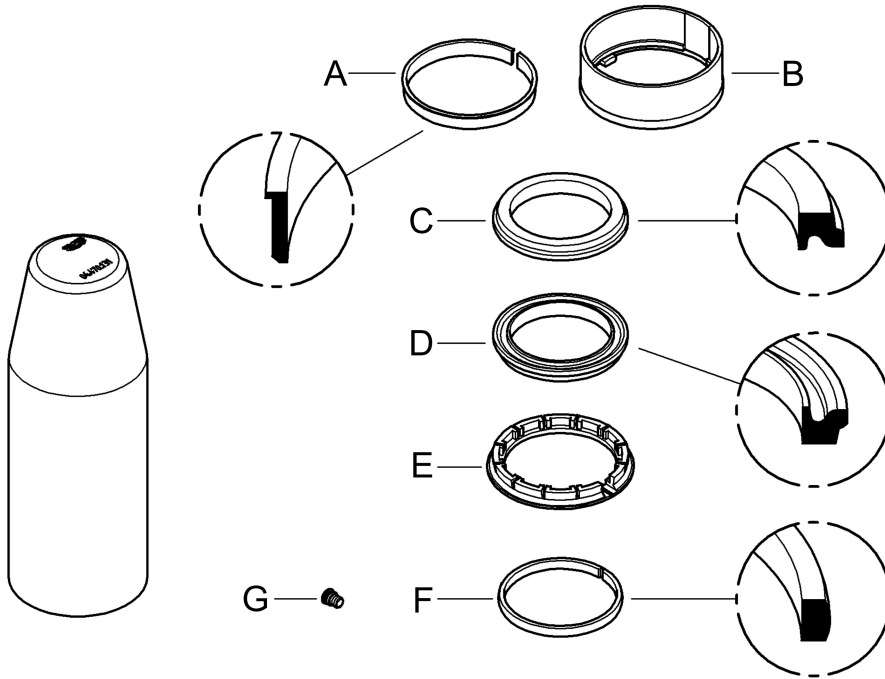

ENJOY WATER®

46 429

GROHE

ENJOY WATER®

46 818