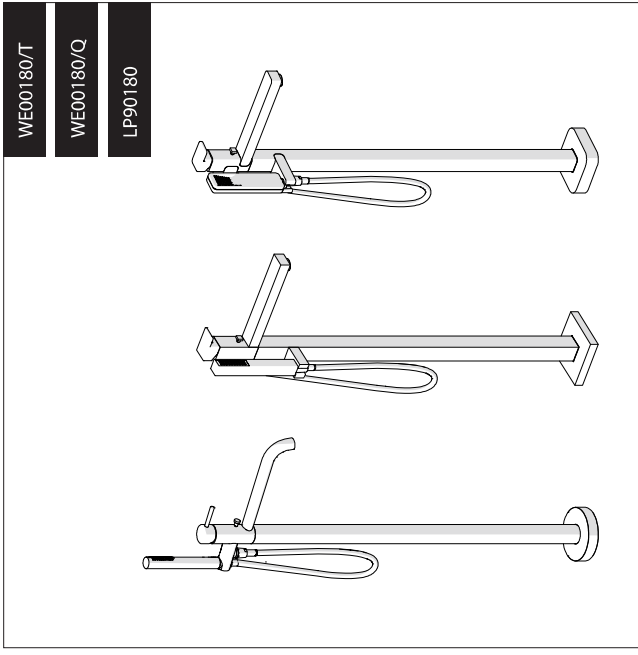

WE00180/T

WE00180/Q

LP90180

www.grupponobili.it

PRIMA DI INIZIARE / BEFORE STARTING

- Pressure gauge icon: P bar
- Pressure gauge icon: 0.5 MIN
- Pressure gauge icon: MAX 10
- Pressure gauge icon: MAX 5
- Temperature gauge icon: ∞°C
- Temperature gauge icon: T
- Temperature gauge icon: MAX 80
- Temperature gauge icon: MAX 65
- Temperature gauge icon: MAX 45

PULIZIA / CLEANING

- Water icon: ACQUA WATER
- Alcohol icon: ALCOOL
- Microfiber icon: MICROFIBRA MICROFIBER
- Sponge icon: SPUGNA SPONGE
- Detergent icon: DETERGENTI DETERGENT