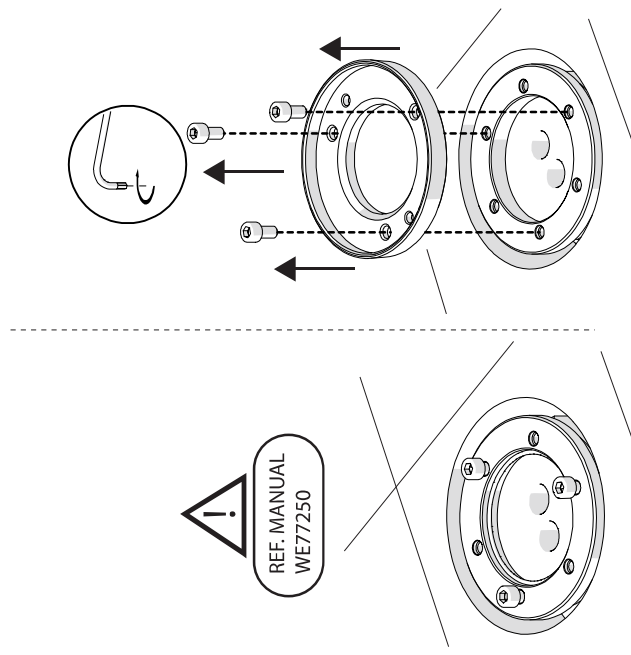

1

Not included / Non incluso / Non Inclus / Nie zawarty / No incluido / Nao incluido

REF. MANUAL WE77250

2

3

4