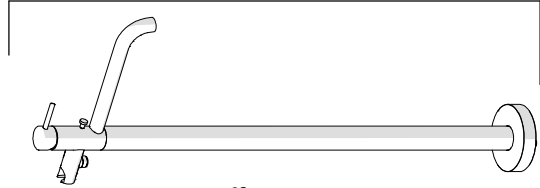

1

Not included / Non incluso / Non Inclus / Nie zawarty / No incluido / Nao incluido