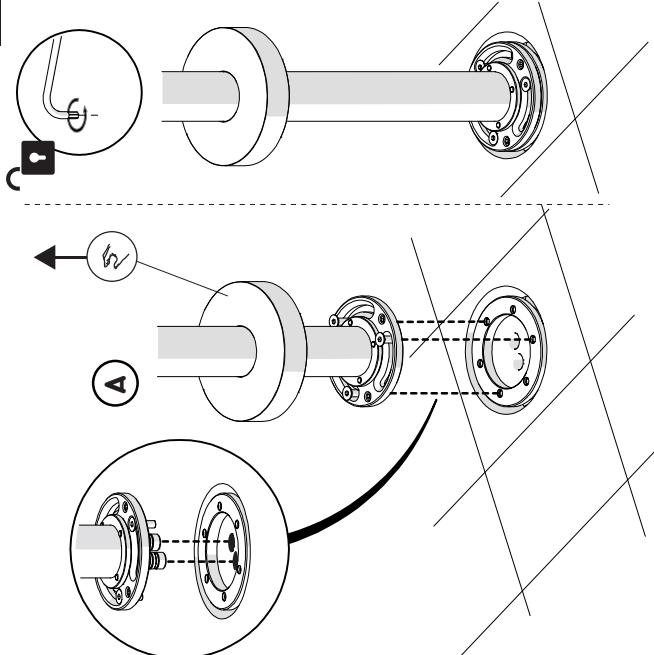

1

Not included / Non incluso / Non Inclus / Nie zawarty / No incluido / Nao incluido

REF. MANUAL WE77250

2

3

4