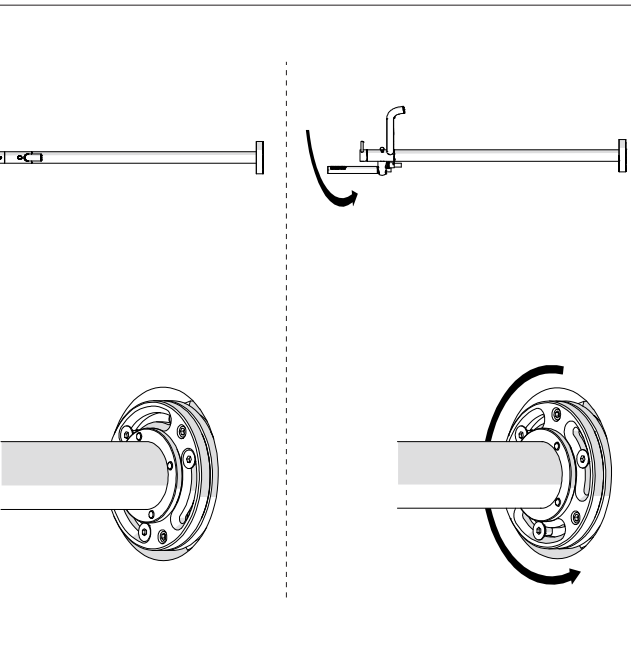

1

Not included / Non incluso / Non Inclus / Nie zawarty / No incluido / Nao incluido

REF. MANUAL WE77250

2

3

4