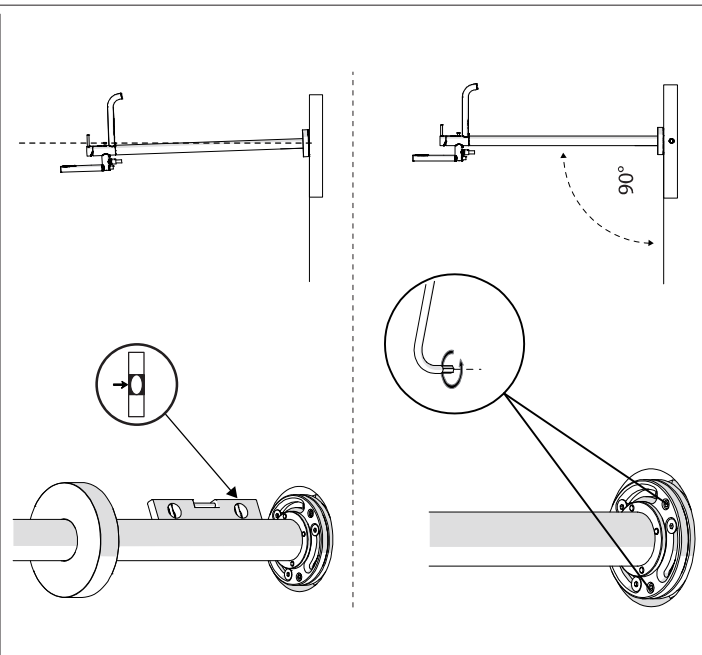

1

Not included / Non incluso / Non Inclus / Nie zawarty / No incluido / Nao incluido

REF. MANUAL WE77250

2

3

4