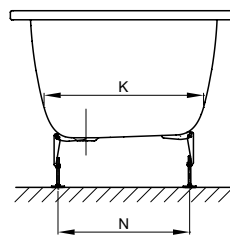

Scope of delivery

Including noise-reducing sound-dampening mats.

Design: Tesseraux + Partner

Dimensions

article no.	dimensions in mm	A	B	D	F	G	H	I	K	N	volume*
3472	1700 × 750 × 420	1700	750	1500	500	700	500	1185	520	435	134 litre
3473	1800 × 800 × 420	1800	800	1600	480	840	480	1285	570	485	170 litre