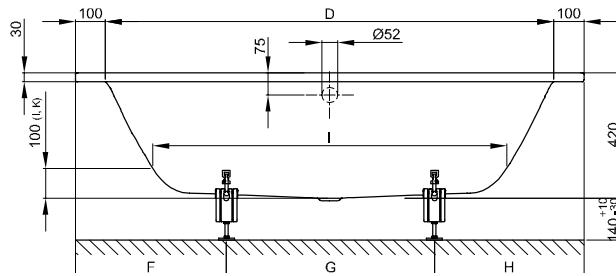

Scope of delivery

Including noise-reducing sound-dampening mats.

Design: Tesseraux + Partner

Dimensions

article no.	dimensions in mm	A	B	D	F	G	H	I	K	N	volume*
3472	1700 × 750 × 420	1700	750	1500	500	700	500	1185	520	435	134 litre
3473	1800 × 800 × 420	1800	800	1600	480	840	480	1285	570	485	170 litre

*Water content less 70 litres (for human displacement). Subject to alteration and production tolerance.