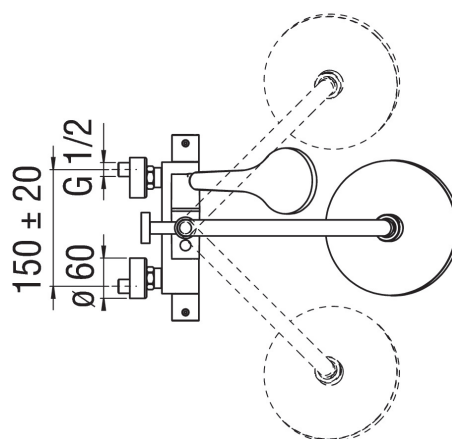

SPECIFICATIONS

External thermostatic mixer
Chrome
38° C safety cut-out
Non-return valves
Swivel shower head ø 200 mm
Sliding swivel hand shower support
Single jet hand shower
150 cm hose
Compatible with shelf AV00141/5

Cartridge spare filters included in the package
Warm body
Packaging: 117 x 42 x 8,5 cm / 0,04177 m³ / 6,8 kg

CERTIFICATIONS

FLOW RATE DIAGRAM: HOT/COLD WATER

FLOW RATE DIAGRAM: MIXED WATER