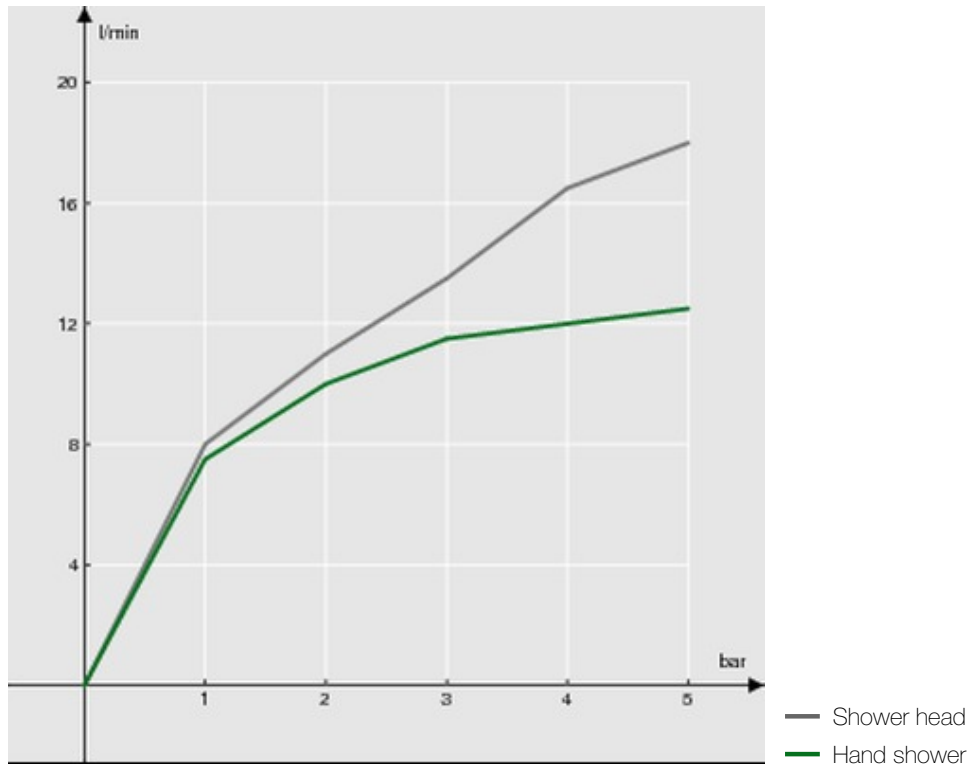

SPECIFICATIONS

External thermostatic mixer
Chrome
38° C safety cut-out
Non-return valves
Swivel shower head ø 200 mm
Sliding swivel hand shower support
Single jet hand shower
150 cm hose
Compatible with shelf AV00141/5

Cartridge spare filters included in the package
Warm body
Packaging: 117 x 42 x 8,5 cm / 0,04177 m³ / 6,8 kg

CERTIFICATIONS

FLOW RATE DIAGRAM: HOT/COLD WATER

FLOW RATE DIAGRAM: MIXED WATER