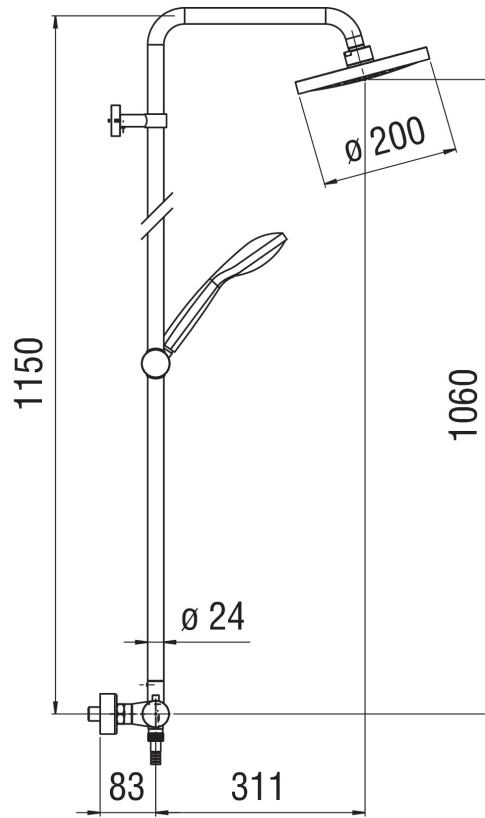

SPECIFICATIONS

External thermostatic mixer
Chrome
38° C safety cut-out
Non-return valves
Swivel shower head ø 200 mm
Sliding swivel hand shower support
Single jet hand shower
150 cm hose
Compatible with shelf AV00141/5

Cartridge spare filters included in the package
Warm body
Packaging: 117 x 42 x 8,5 cm / 0,04177 m³ / 6,8 kg

CERTIFICATIONS

FLOW RATE DIAGRAM: HOT/COLD WATER

FLOW RATE DIAGRAM: MIXED WATER