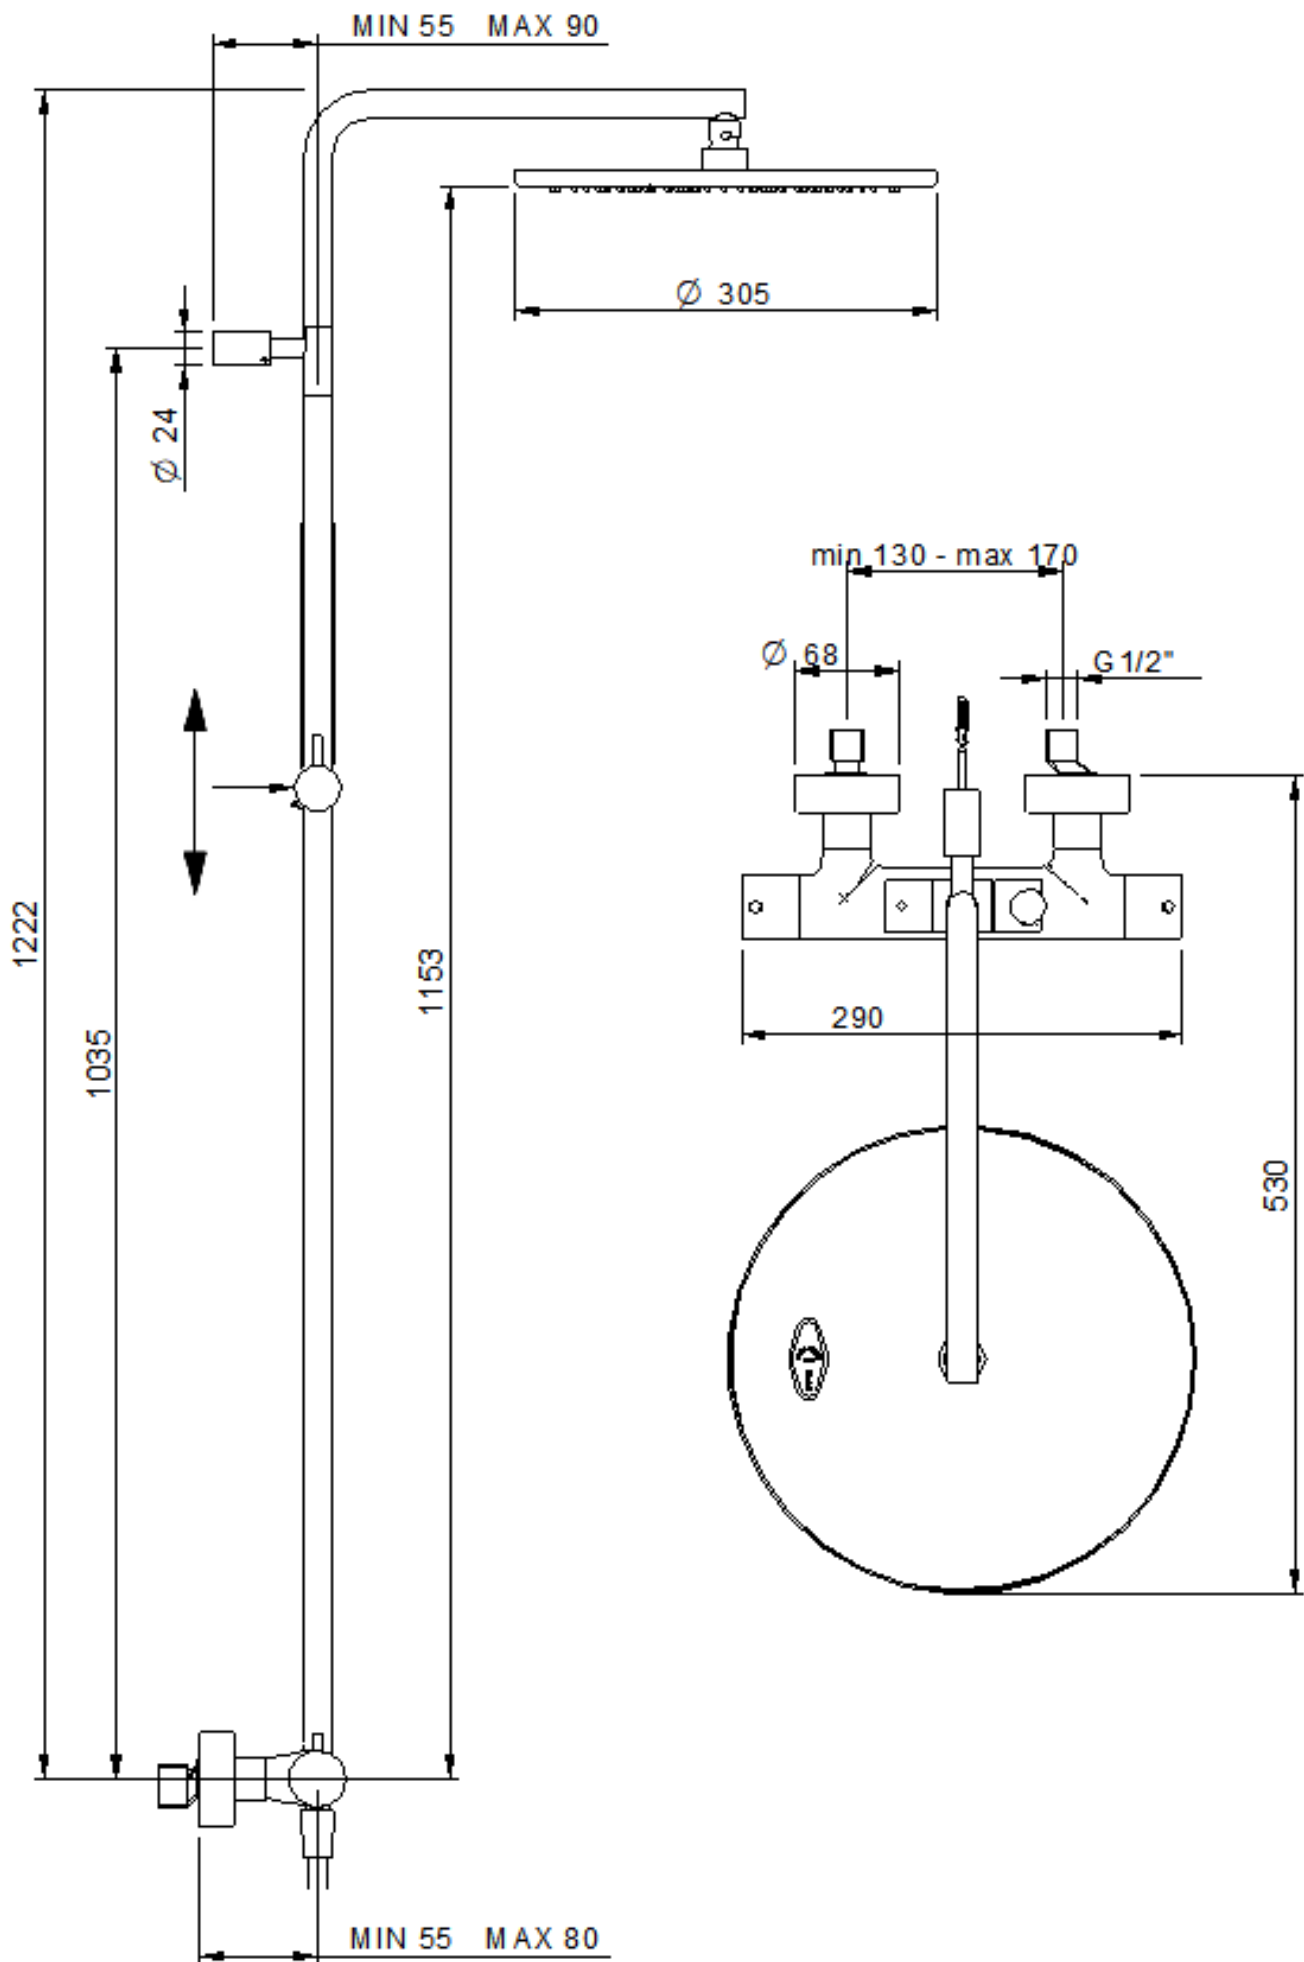

GA6581\_\_ZZZZ

Style wall-mtd. thermostatic shower set with anti-limescale hand-shower and shower head

“mat wit” BB		<b>GA6581BBZZZZ</b>
“chrome” CC		<b>GA6581CCZZZZ</b>
“staal 01” CZ		<b>GA6581CZZZZZ</b>
“mat goud 01” DZ		<b>GA6581DZZZZZ</b>
“brushed” NF		<b>GA6581NFZZZZ</b>
“charcoal” NN		<b>GA6581NNZZZZ</b>
“koper 01” SZ		<b>GA6581SZZZZZ</b>

# LINEAR ECO FLOW RATE TEST MIXED