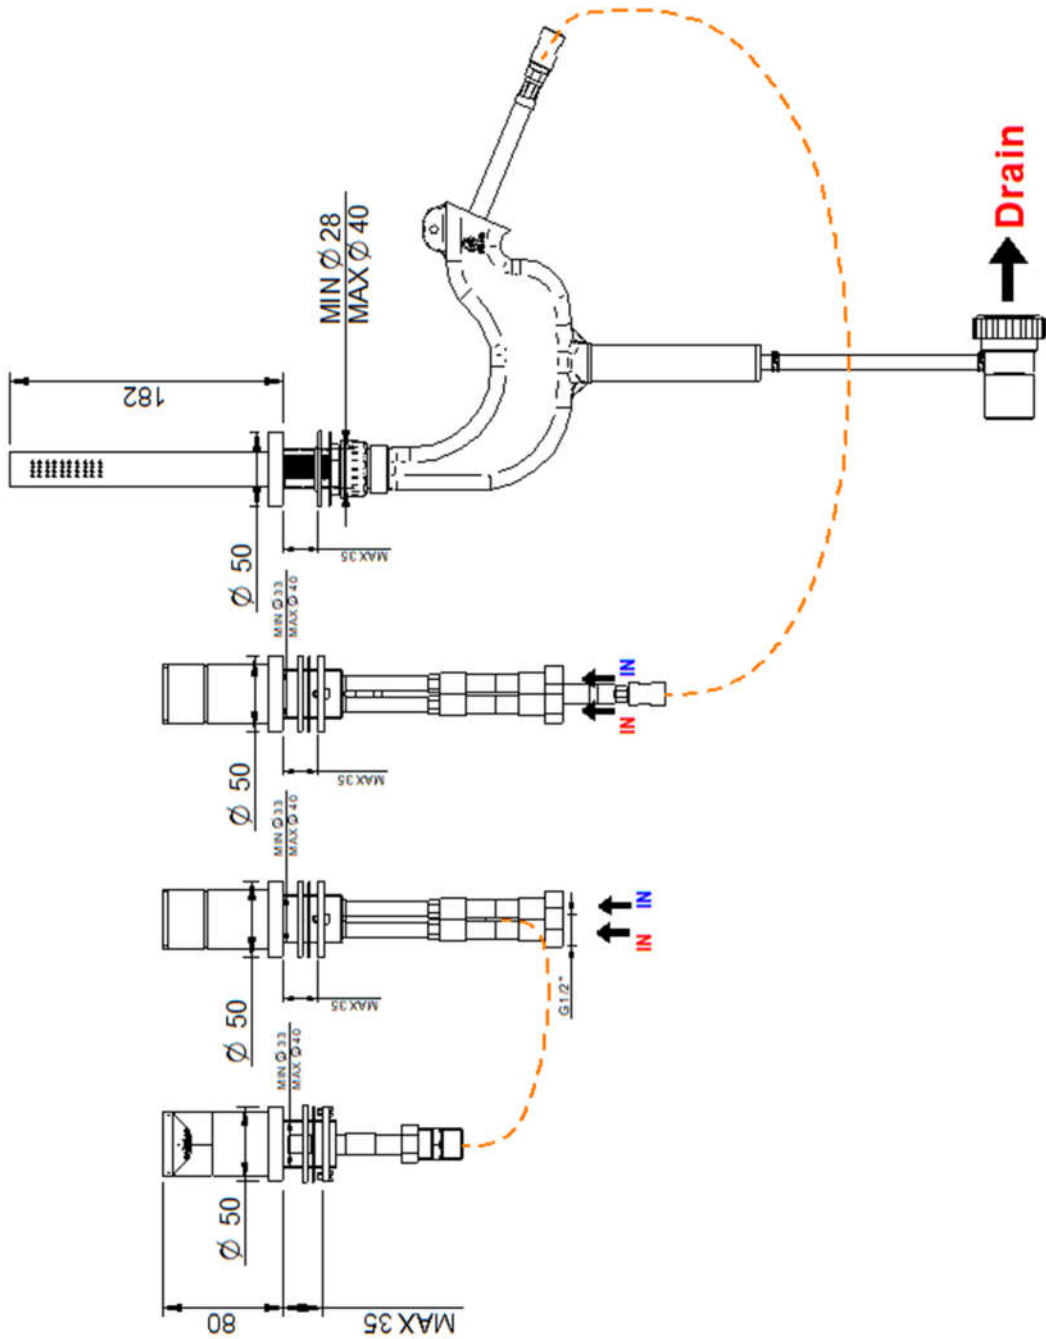

Style 4 hole deck-mounted bathtub

"mat wit" BB		GA2268BBRNZZ
"chrome" CC		GA2268CCRNZZ
"staal 01" CZ		GA2268CZRNZZ
"mat goud 01" DZ		GA2268DZRNZZ
"brushed" NF		GA2268NFRNZZ
"charcoal" NN		GA2268NNRNZZ
"koper 01" SZ		GA2268SZRNZZ

Certified to NSF/ANSI 61

LINEAR ECO FLOW RATE TEST MIXED