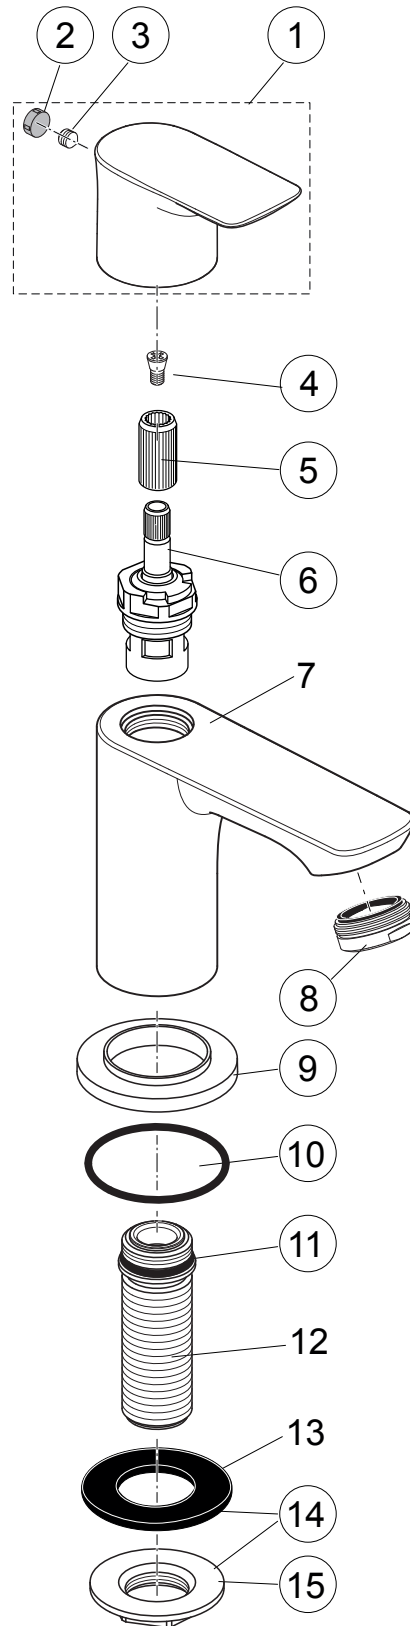

Produced since: **Aug. 2017**

Pillar tap
chrome

A7031AA

Pos.	Description	Part-Number	Qty.	Pos.	Description	Part-Number	Qty.
1	Handle cpl. w. Logo ISI	A 861 235 AA	1 Set	9	Escutcheon	A 861 227 AA	1 pcs
2	Handle cap	B 960 583 NU	1 pcs	10	O - ring Ø 27,77x 2,62	A 860 607 NU	1 pcs
3	Thread pin M5x6 DIN914	A 860 603 NU	1 pcs	11	O - ring Ø 18,2 x 1,7	A 961 640 NU	2 pcs
4	Screw M4	A 961 337 NU	1 pcs	12	Shank G1/2		
5	Adapter	N 042 677 NU	2 pcs	13	Washer Ø 38/32 x 3		
6	Headwork	A 963 003 NU	1 Set	14	Fixation set G1/2	A 961 689 NU*	1 Set
7	Body			15	Backnut G1/2"	E 960 112 NU	1 pcs
8	Aerator M24x1 - 5ltr/min	B 961 383 AA	1 pcs				

*Universal set (not all parts needed)