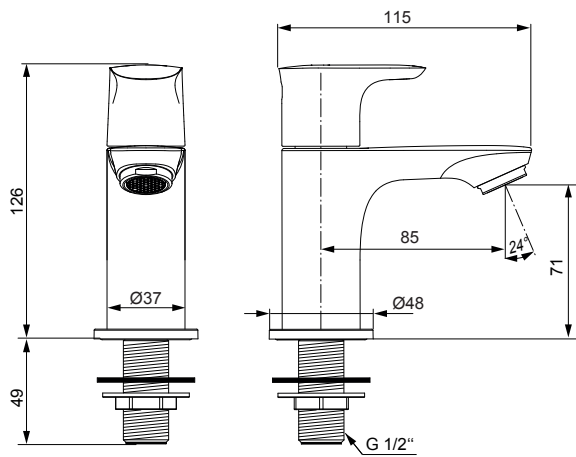

Produced since: **Aug. 2017**

Pillar tap
chrome

A7031AA

Pos.	Description	Part-Number	Qty.	Pos.	Description	Part-Number	Qty.
1	Handle cpl. w. Logo ISI	A 861 235 AA	1 Set	9	Escutcheon	A 861 227 AA	1 pcs
2	Handle cap	B 960 583 NU	1 pcs	10	O - ring Ø 27,77x 2,62	A 860 607 NU	1 pcs
3	Thread pin M5x6 DIN914	A 860 603 NU	1 pcs	11	O - ring Ø 18,2 x 1,7	A 961 640 NU	2 pcs
4	Screw M4	A 961 337 NU	1 pcs	12	Shank G1/2		
5	Adapter	N 042 677 NU	2 pcs	13	Washer Ø 38/32 x 3		
6	Headwork	A 963 003 NU	1 Set	14	Fixation set G1/2	A 961 689 NU*	1 Set
7	Body			15	Backnut G1/2"	E 960 112 NU	1 pcs
8	Aerator M24x1 - 5ltr/min	B 961 383 AA	1 pcs				

*Universal set (not all parts needed)