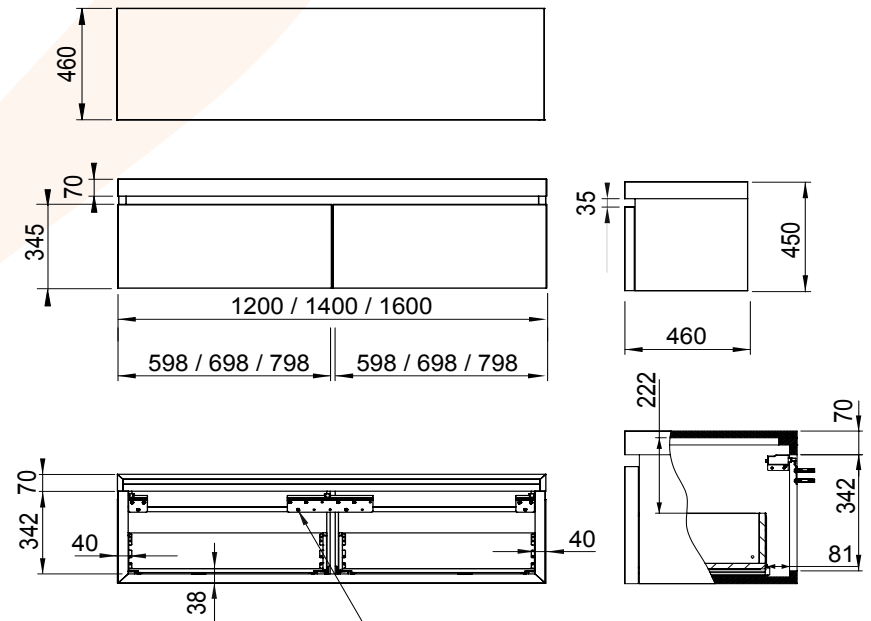

1 lade | 1 drawer | 1 tiroir

2 laden | 2 drawers | 2 tiroirs

Brede montageplaat. Meerdere gatposities mogelijk, afhankelijk van leidingen.

Wide mountingplate. Several positions for holes possible, depends on the pipes.

Plaque de montage large. Plusieurs positions de trou possible, dépendant des conduites.

All content on this drawing is protected by intellectual property laws and the sole property of Looox B.V.

Wooden Drawer BoX