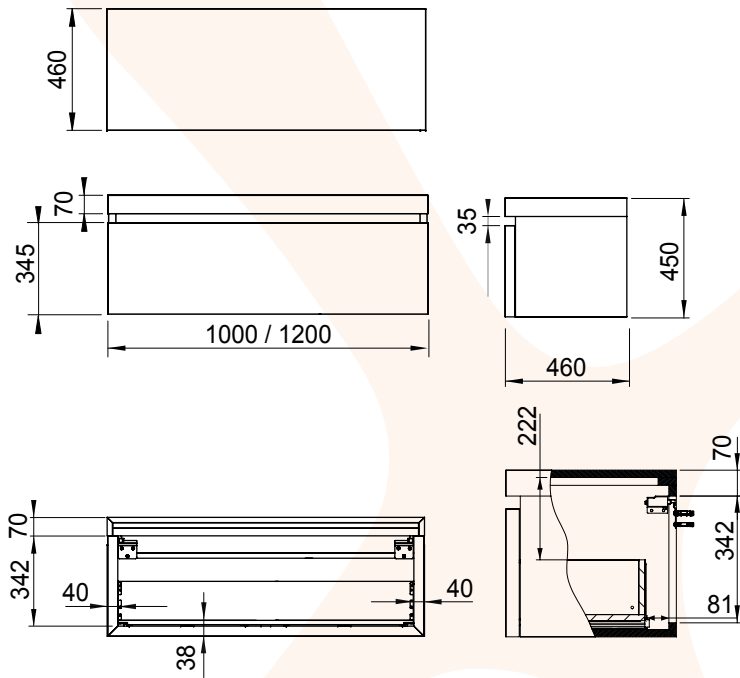

1 lade | 1 drawer | 1 tiroir

2 laden | 2 drawers | 2 tiroirs

Brede montageplaat. Meerdere gatposities mogelijk, afhankelijk van leidingen.

Wide mountingplate. Several positions for holes possible, depends on the pipes.

Plaque de montage large. Plusieurs positions de trou possible, dépendant des conduites.

All content on this drawing is protected by intellectual property laws and the sole property of Looox B.V.

Wooden Drawer BoX