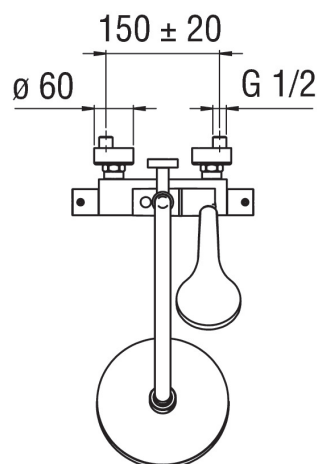

SPECIFICATIONS

External thermostatic mixer
Chrome finish
38° C safety cut-out
Non-return valves
Swivel shower head ø 200 mm
Anti limescale system
Diverter included into the handle
Sliding swivel hand shower support
Single jet hand shower

150 cm hose

Warm body

Packaging: 117 x 42 x 8,5 cm / 0,041769 m³ / 6,8 kg

CERTIFICATIONS

FLOW RATE DIAGRAM: HOT/COLD WATER

FLOW RATE DIAGRAM: MIXED WATER