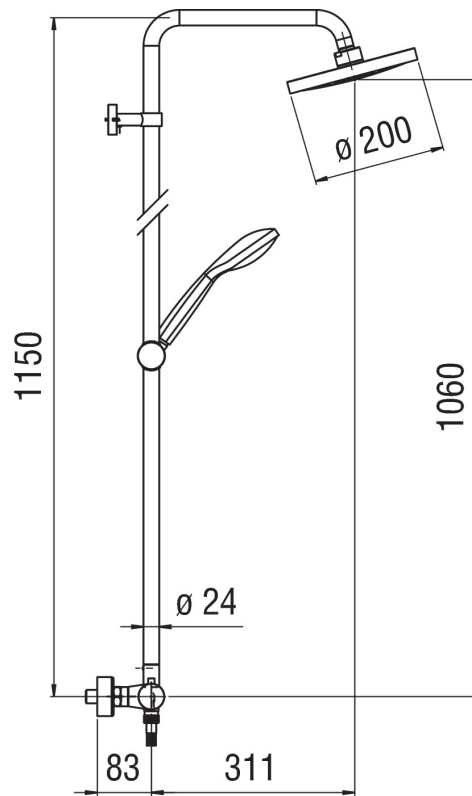

SPECIFICATIONS

External thermostatic mixer
Chrome finish
38° C safety cut-out
Non-return valves
Swivel shower head ø 200 mm
Anti limescale system
Diverter included into the handle
Sliding swivel hand shower support
Single jet hand shower

150 cm hose

Warm body

Packaging: 117 x 42 x 8,5 cm / 0,041769 m³ / 6,8 kg

CERTIFICATIONS

FLOW RATE DIAGRAM: HOT/COLD WATER

FLOW RATE DIAGRAM: MIXED WATER