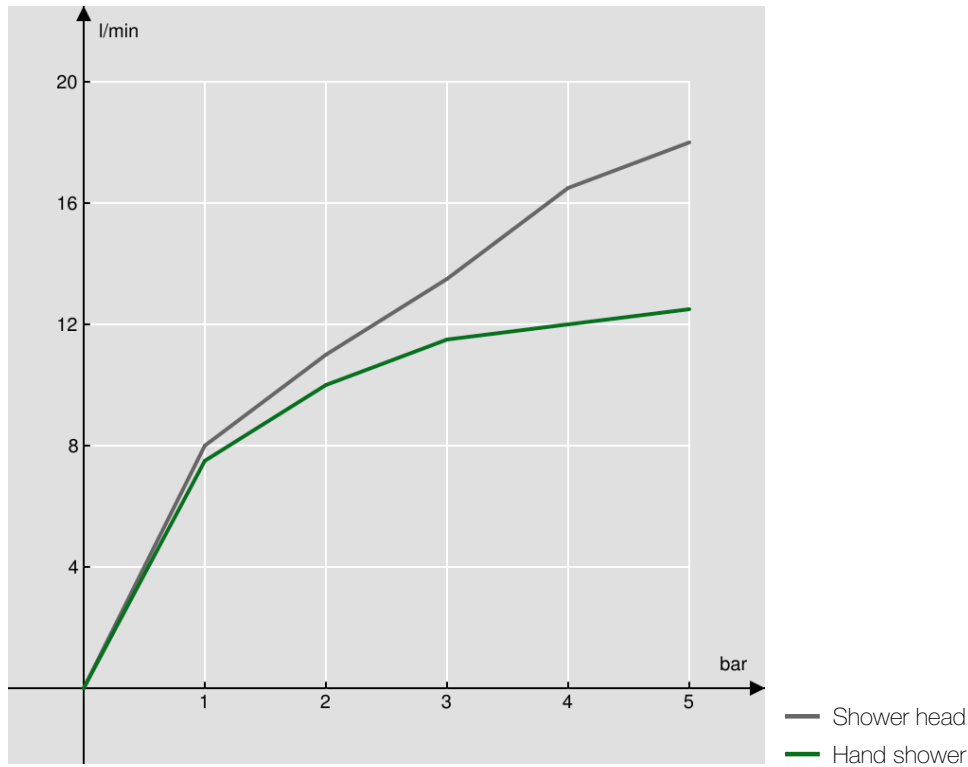

SPECIFICATIONS

External thermostatic mixer
Chrome finish
38° C safety cut-out
Non-return valves
Swivel shower head ø 200 mm
Anti limescale system
Diverter included into the handle
Sliding swivel hand shower support
Single jet hand shower

150 cm hose

Warm body

Packaging: 117 x 42 x 8,5 cm / 0,041769 m³ / 6,8 kg

CERTIFICATIONS

FLOW RATE DIAGRAM: HOT/COLD WATER

FLOW RATE DIAGRAM: MIXED WATER