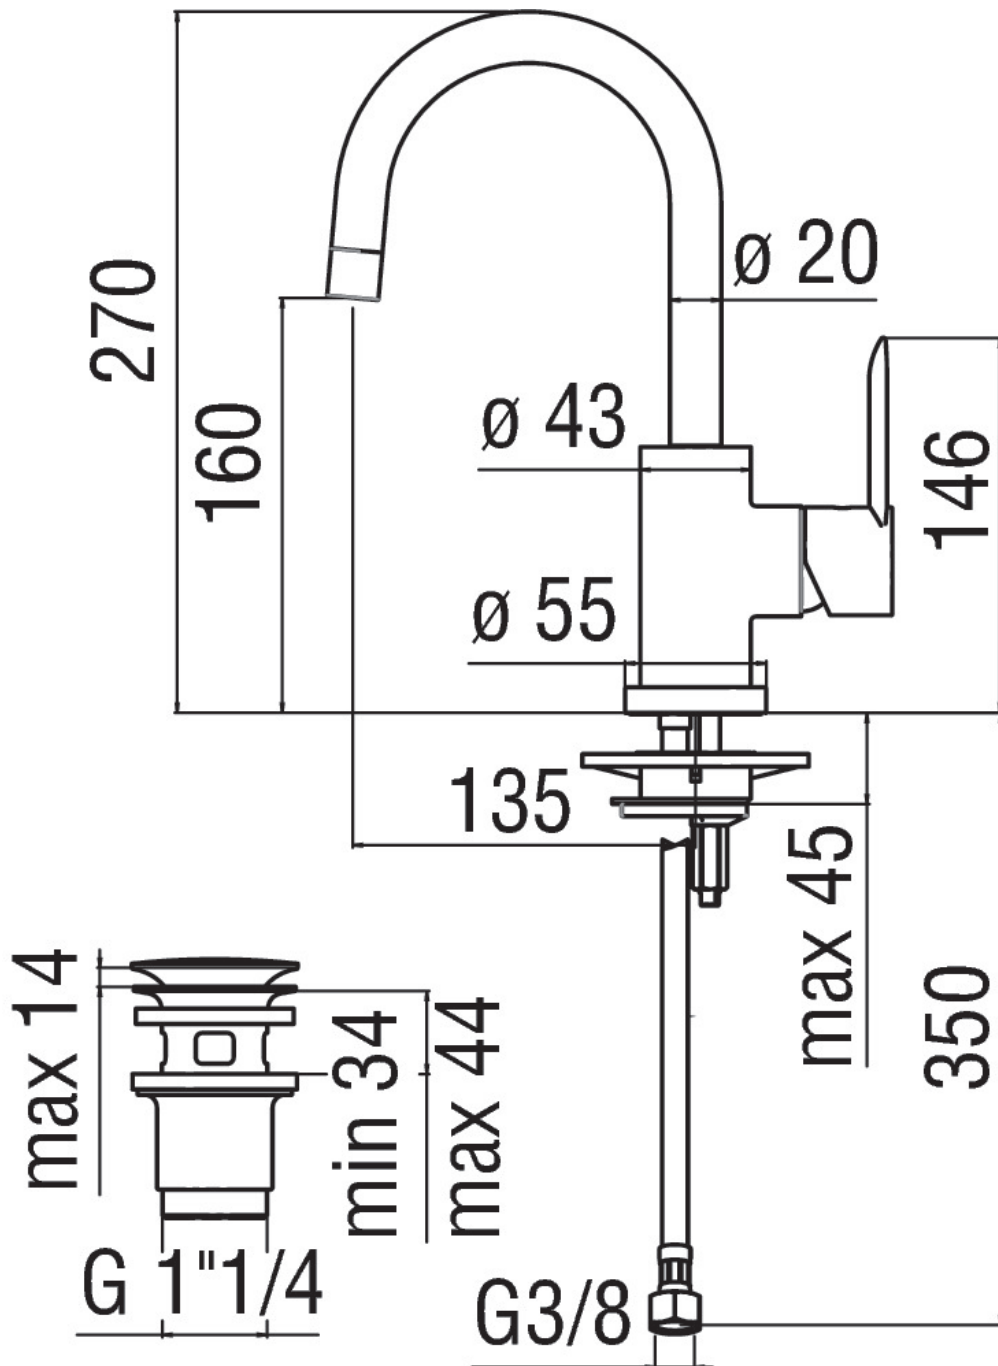

SPECIFICATIONS

Single control
Chrome finish
Anti limescale aerator M 16 x 1
360° swivel spout
1 1/4" push waste
3/8" stainless steel flexible pipe
Dynamic flow limiter

CERTIFICATIONS

FLOW RATE DIAGRAM: HOT/COLD WATER

FLOW RATE DIAGRAM: MIXED WATER