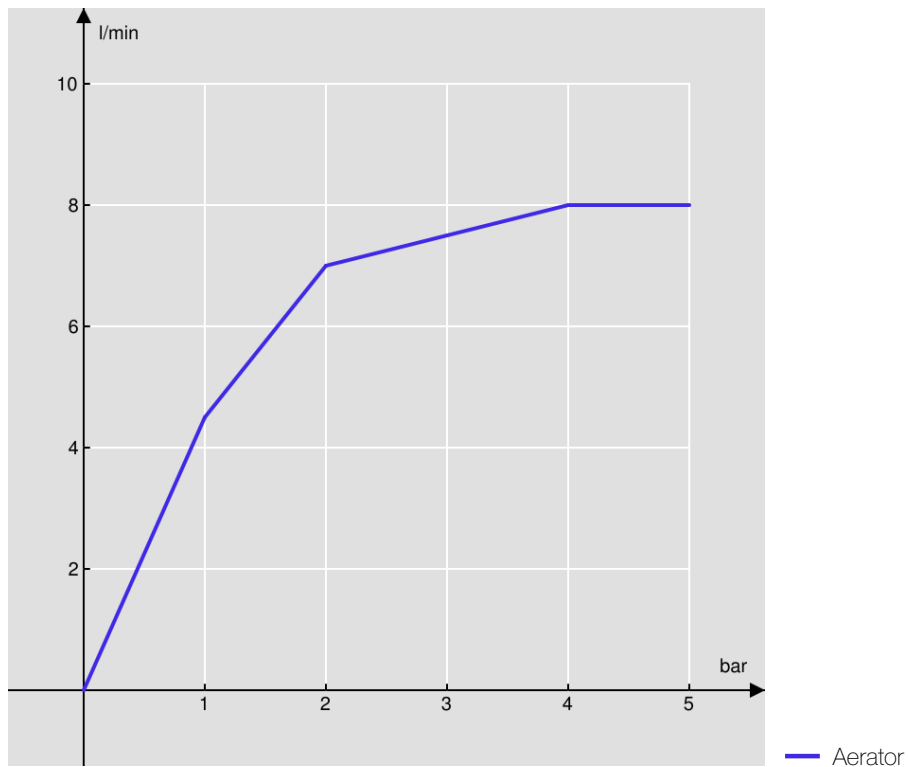

SPECIFICATIONS

Single control
Chrome finish
Anti limescale aerator M 16 x 1
360° swivel spout
1 1/4" push waste
3/8" stainless steel flexible pipe
Dynamic flow limiter

CERTIFICATIONS

FLOW RATE DIAGRAM: HOT/COLD WATER

FLOW RATE DIAGRAM: MIXED WATER