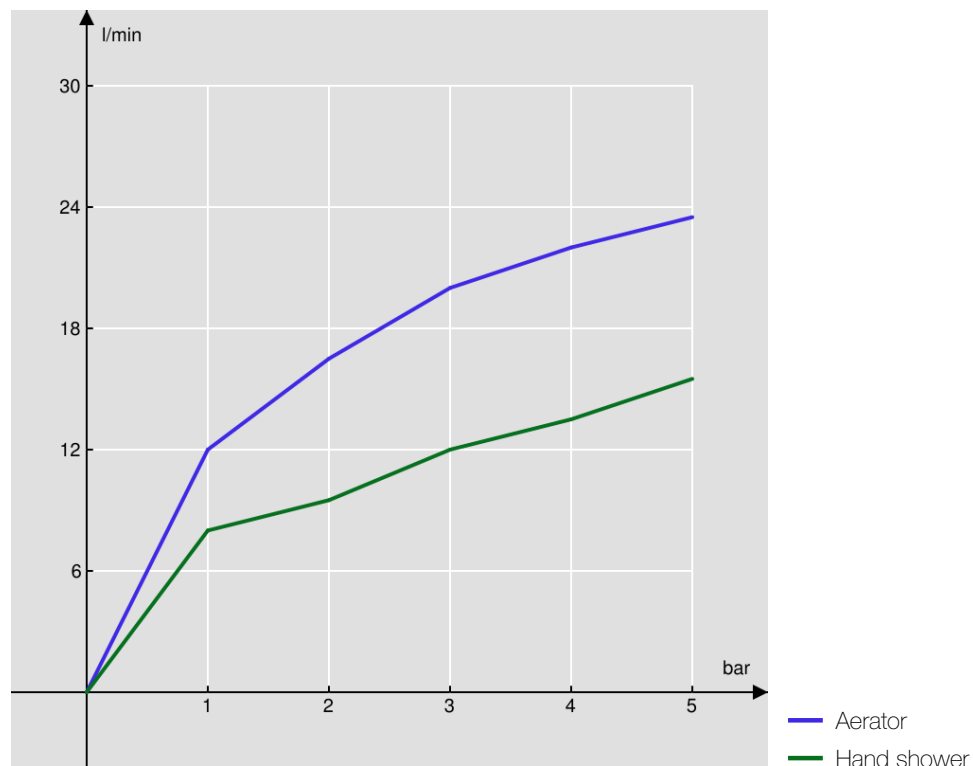

SPECIFICATIONS

External single control
Chrome finish
Anti limescale aerator M 28 x 1
Auto return deviator
1/2" outlet
Flexible pipe not included
Dynamic flow limiter

CERTIFICATIONS

FLOW RATE DIAGRAM: HOT/COLD WATER

FLOW RATE DIAGRAM: MIXED WATER