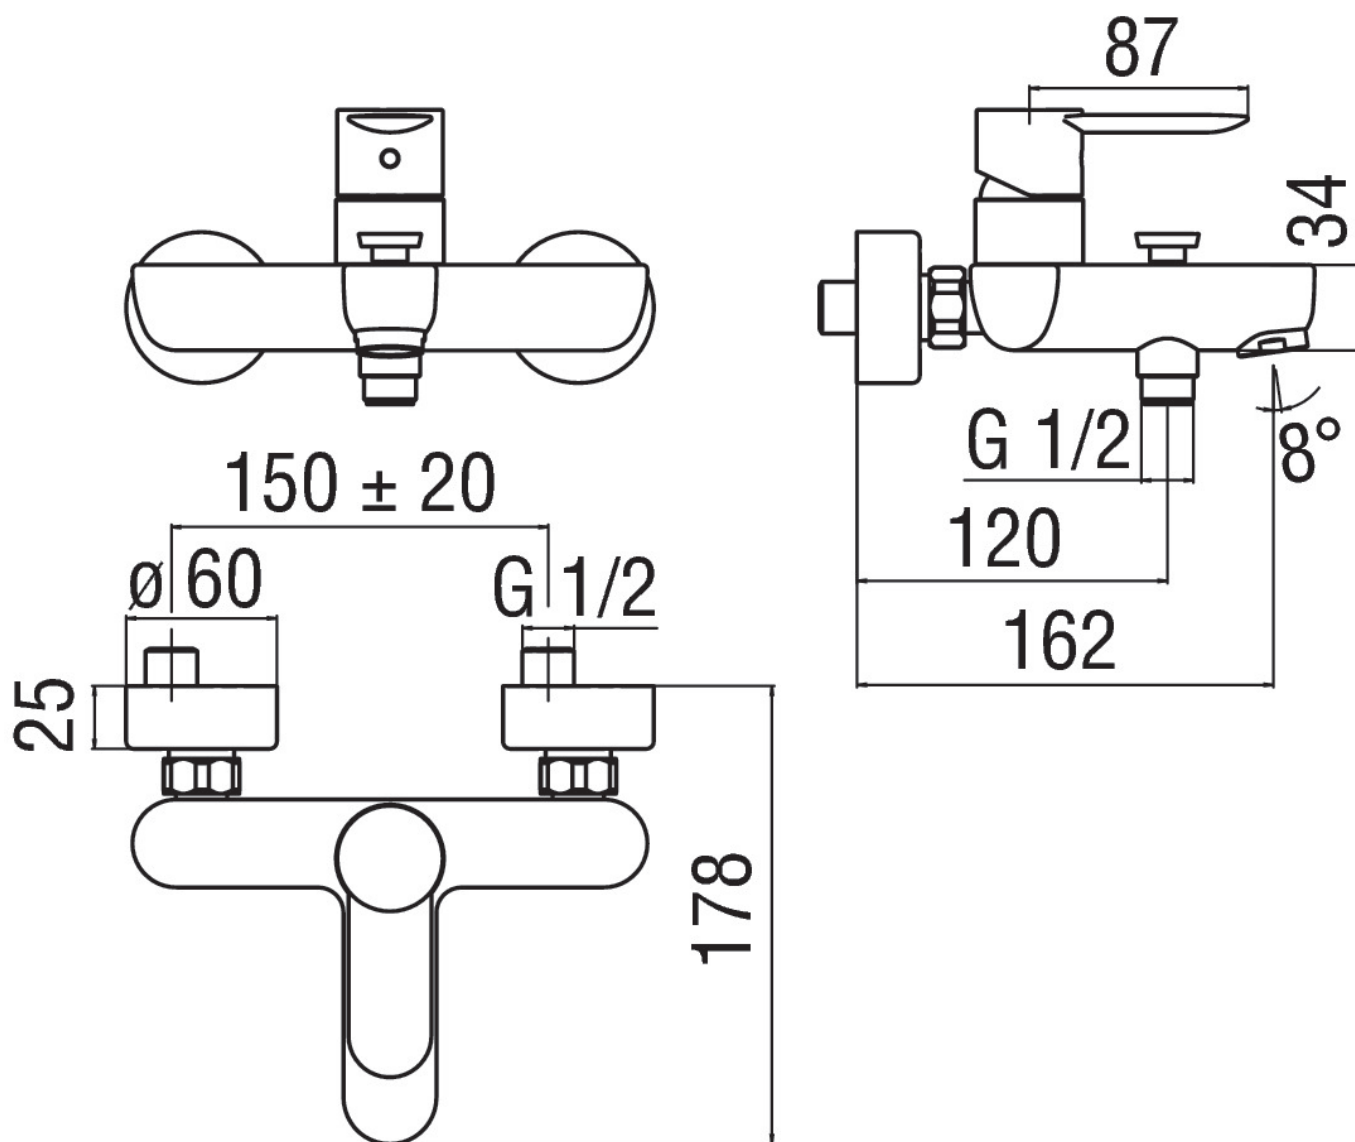

SPECIFICATIONS

External single control
Chrome finish
Anti limescale aerator M 28 x 1
Auto return deviator
1/2" outlet
Flexible pipe not included
Dynamic flow limiter

CERTIFICATIONS

FLOW RATE DIAGRAM: HOT/COLD WATER

FLOW RATE DIAGRAM: MIXED WATER