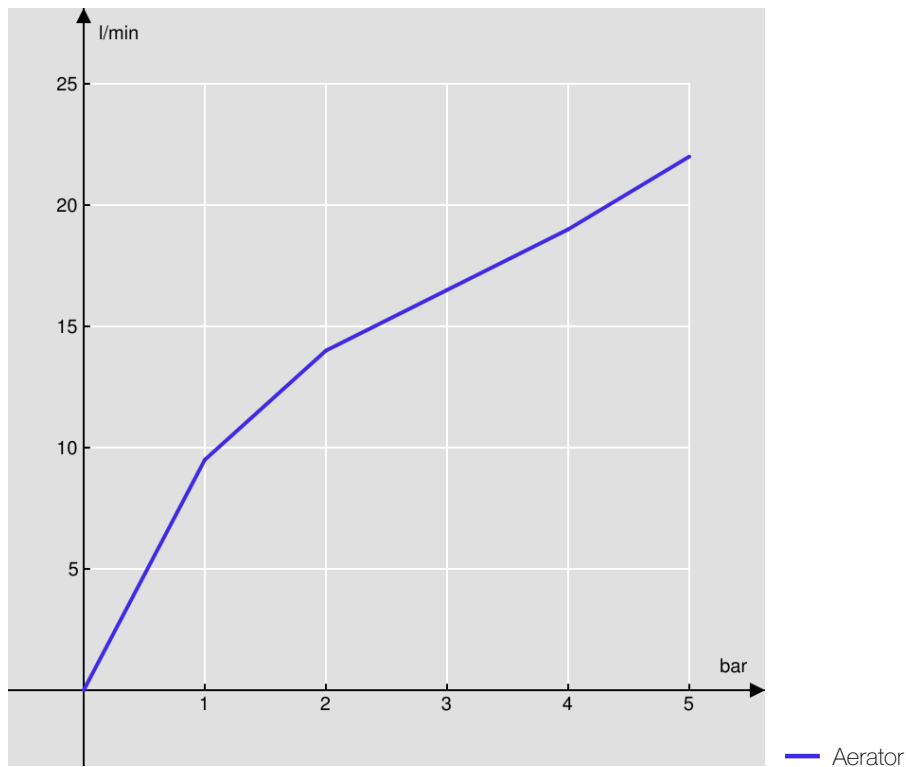

SPECIFICATIONS

Wall-mounted single control mixer, long spout

Chrome finish

Anti limescale aerator M 22 x 1

Without waste

Dynamic flow limiter

FLOW RATE DIAGRAM: HOT/COLD WATER

FLOW RATE DIAGRAM: MIXED WATER