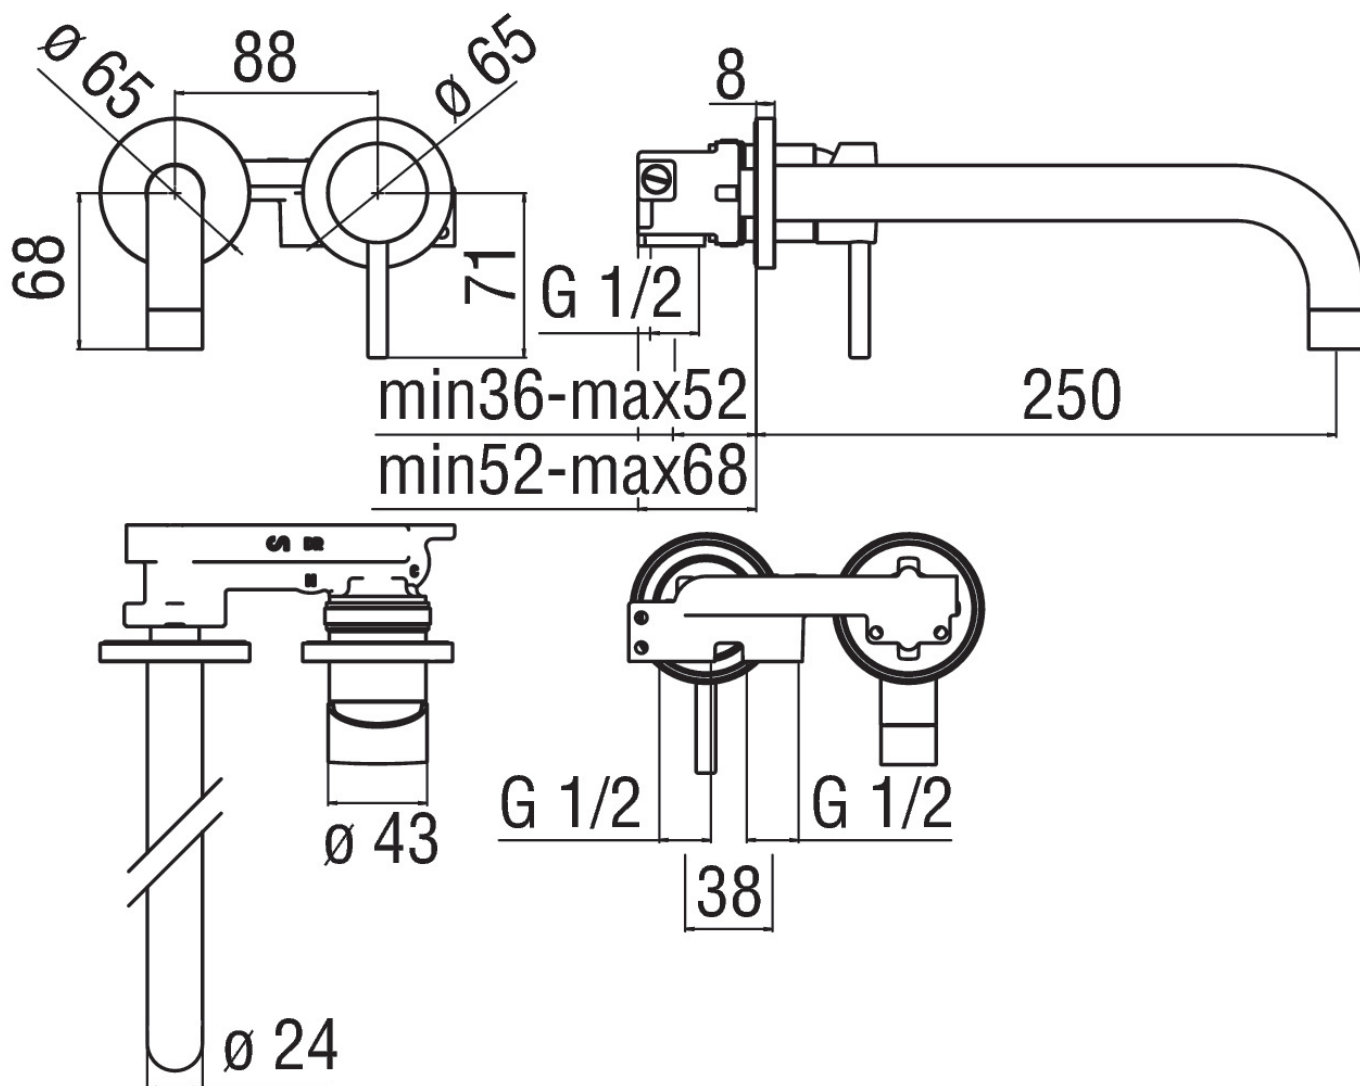

SPECIFICATIONS

Wall-mounted single control mixer, long spout

Chrome finish

Anti limescale aerator M 22 x 1

Without waste

Dynamic flow limiter

FLOW RATE DIAGRAM: HOT/COLD WATER

FLOW RATE DIAGRAM: MIXED WATER