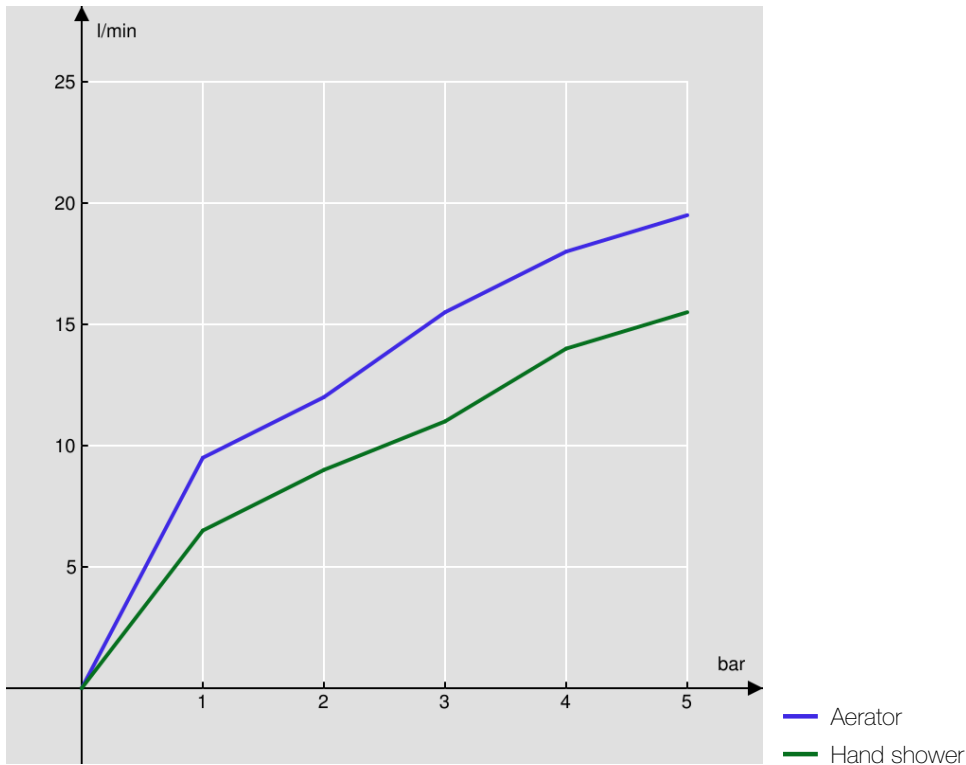

SPECIFICATIONS

External single control with duplex

Chrome finish

Anti limescale aerator M 21,5 x 1

Auto return deviator

Fixed hand shower support

Single jet hand shower

150 cm hose

Packaging: 32 x 20 x 8,5 cm / 0,00544 m³ / 0 kg

FLOW RATE DIAGRAM: HOT/COLD WATER

FLOW RATE DIAGRAM: MIXED WATER