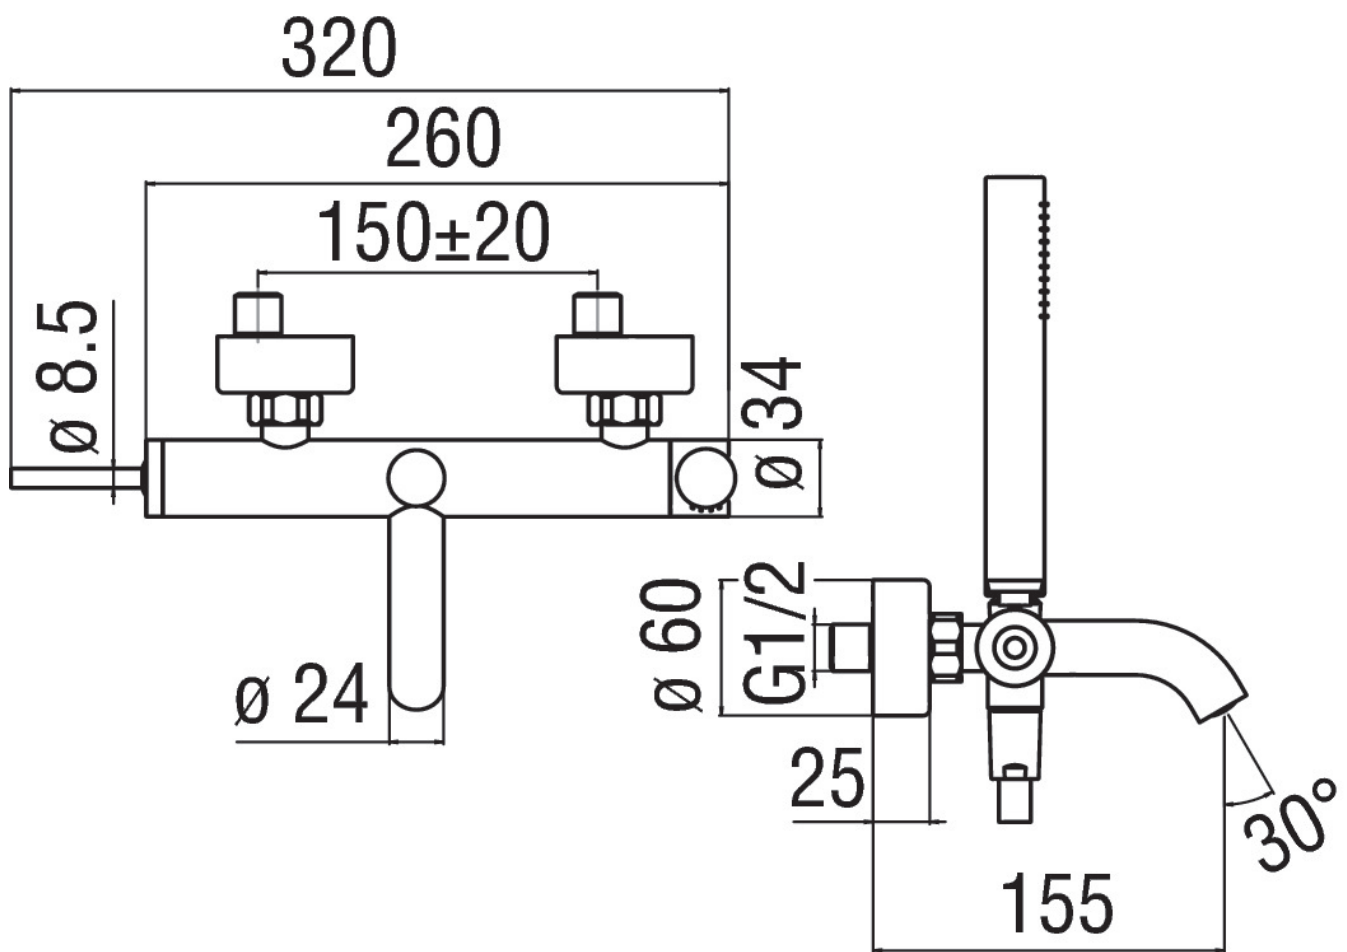

SPECIFICATIONS

External single control with duplex

Chrome finish

Anti limescale aerator M 21,5 x 1

Auto return deviator

Fixed hand shower support

Single jet hand shower

150 cm hose

Packaging: 32 x 20 x 8,5 cm / 0,00544 m³ / 0 kg

FLOW RATE DIAGRAM: HOT/COLD WATER

FLOW RATE DIAGRAM: MIXED WATER