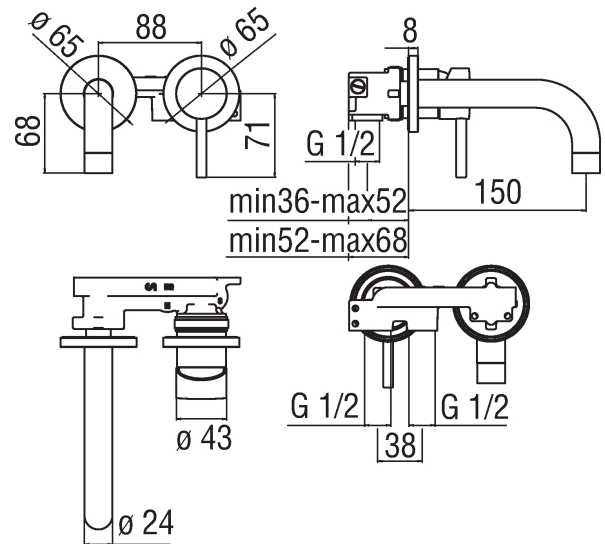

Image

Technical drawing

Specifications

Washbasin
Wall mounted single control
Chrome Finish
150 mm spout

Cartridge \varnothing 35 mm
Dynamic flow limiter (-50%)
The temperature limiter
Aerator Neoperl® cascade M 22 x 1
Packaging: 41 x 21 x 7 cm / 0,006027 m³ / 1,87 kg

Flow rate diagram