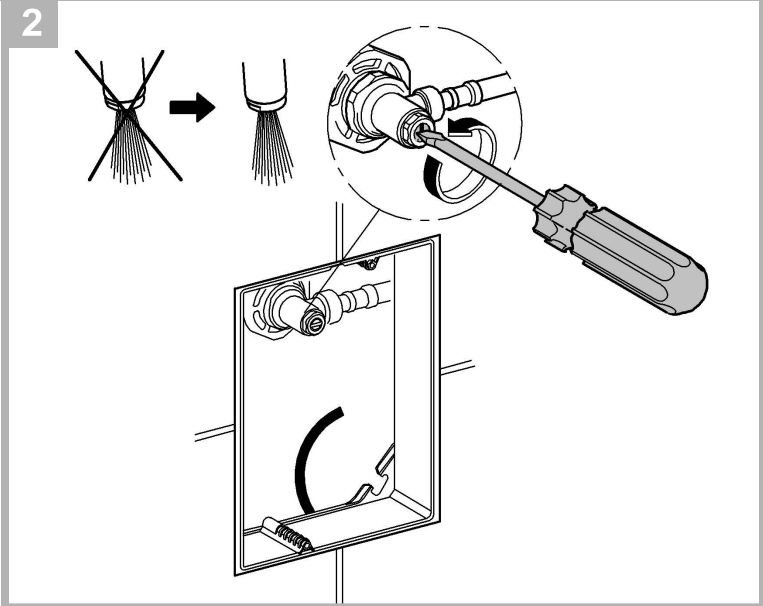

.....6

Design & Quality Engineering GROHE Germany

99.770.031/ÄM 222128/09.11

**GROHE**  
  
 ENJOY WATER®

1

2a

2b

3