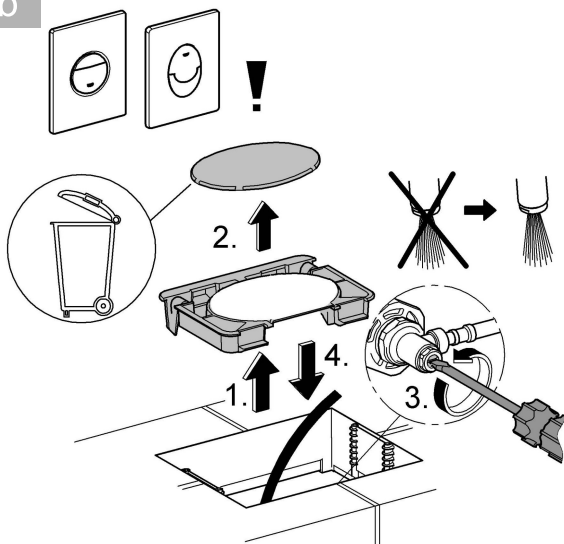

.....6

Design & Quality Engineering GROHE Germany

99.770.031/ÄM 222128/09.11

**GROHE**  
  
 ENJOY WATER®

1

2a

2b

3