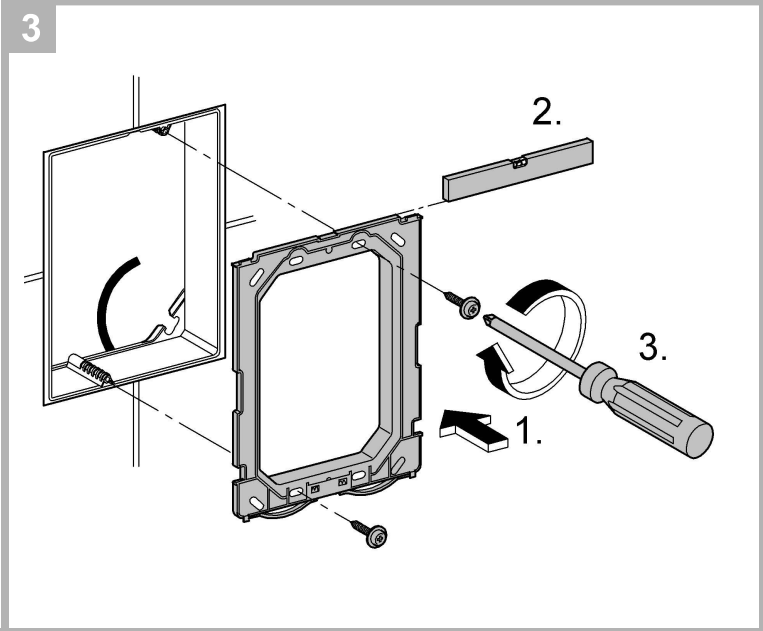

.....6

Design & Quality Engineering GROHE Germany

99.770.031/ÄM 222128/09.11

**GROHE**  
  
 ENJOY WATER®

1

2a

2b

3