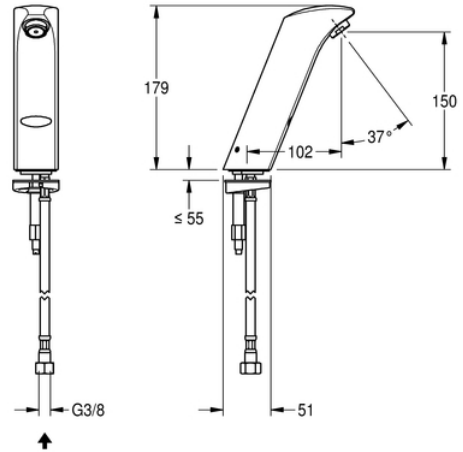

ELECTRONIC WASHBASIN TAP

AQUA131 | 2000067774

ARTICLE GROUP (AG) : AQUA131 | ARTICLE FAMILY (AF) : Electronic taps | PRODUCT GROUP (PG) : Taps | MODEL RANGE : AQUA

PROTRONIC-S battery-supplied washbasin tap with touch-free operation, DN 15, noise group I, with aerator and integrated flow control, for connection to pre-mixed warm or cold water supply, polished chromium-plated brass, 6 V battery.

TECHNICAL DATA

Calculation Flow Rate Cold Water	0.10 liter per seconds
Default Automatic Hygiene Flushing	NOT-ACTIVATED
Default Flow Time	60 s
Depressurised	NO
Functional Principle	ELECTRONIX-C
Gross Weight	1.88 kg
Diameter Nominal	DN-15-1-2INH
Material Fitting	BRASS
Minimum Flow Pressure	1.00 bar
Type Of Mixing	NO
Net Weight	1.62 kg
Power Supply Connection	BATTERY-6-V
Position Of Power Connection	BOTTOM
Protective System Ip	65
Protective Shutdown	YES
Sound Insulation	NO
Spout Projection	102.00 mm
Surface Finish Fitting	CHROMISED
Surface Material	CHROME
Thermal Disinfection	NO
Type Of Fitting	PILLAR-TAP
Type Of Mounting	MOUNTED-ON-PRODUCT
Type Of Operation	SENSOR-OPERATION
Type Of Sensor	OPTO-ELEC-SENSOR

Type Of Tap	PILLAR-TAB
Volume Flow Rate At 3 Bar	0.10 liter per seconds

ELECTRONIC WASHBASIN TAP

AQUA131 | 2000067774

ARTICLE GROUP (AG) : **AQUA131** | ARTICLE FAMILY (AF) : **Electronic taps** | PRODUCT GROUP (PG) : **Taps** | MODEL RANGE : **AQUA**