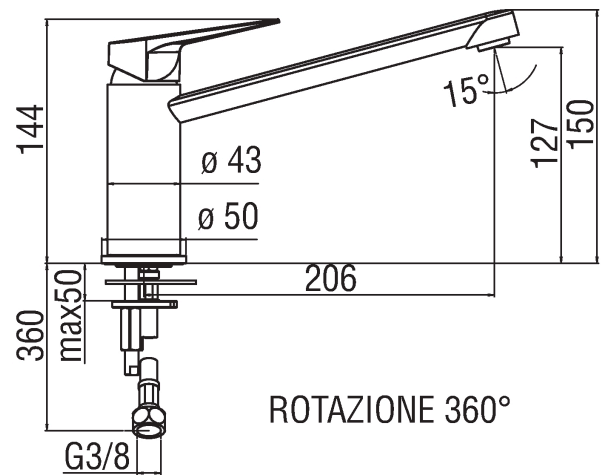

Image

Technical drawing

Specifications

Sink  
Single control  
Chrome Finish  
360° swivel body  
Cartridge ø 28 mm  
Dynamic flow limiter (-50%)  
The temperature limiter  
Aerator Neoperl® plastic M 24  
Flexible Parigi® SPX® stainless steel ø 3/8"

Flow rate diagram