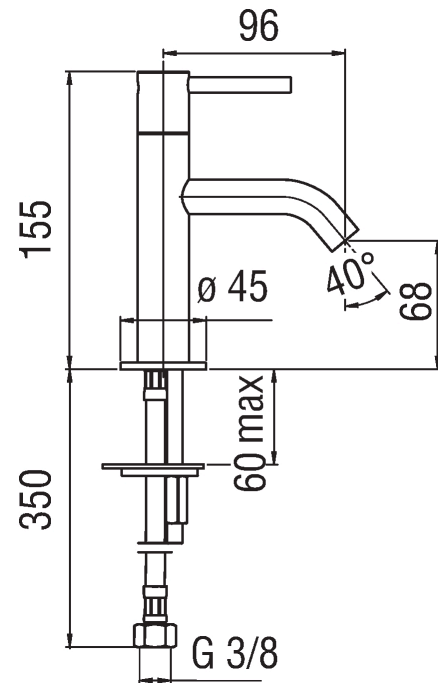

Image

Technical drawing

Specifications

Washbasin
 Hand washing tap
 Chrome Finish
 1 3/8" stainless steel hose
 Aerator Neoperl® caché M 16 x 1
 Flexible Parigi® SPX® stainless steel ø 3/8"
 Packaging: 41,2 x 16,4 x 7,1 cm / 0,004797 m³ / 0,89 kg

Flow rate diagram