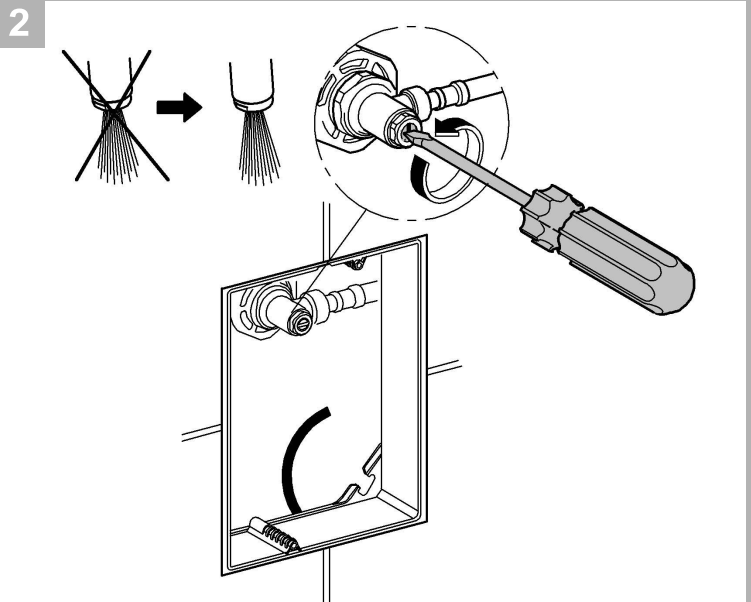

.....6

Design & Quality Engineering GROHE Germany

99.770.031/ÄM 222128/09.11

GROHE

 ENJOY WATER®

1

2

3