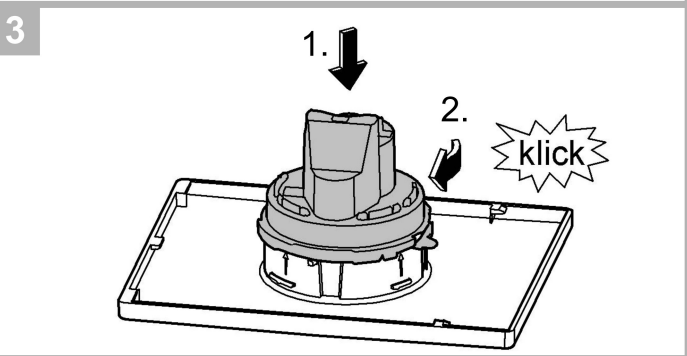

.....6

Design & Quality Engineering GROHE Germany

99.770.031/ÄM 222128/09.11

GROHE

 ENJOY WATER®

1

2

3