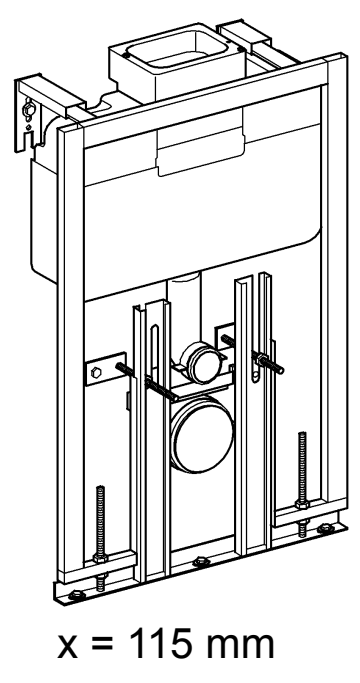

ENJOY WATER®

43 486

x = 90 mm

x = 42 mm

x = 0 mm

x = 103 mm

x = 83 mm

→ 02.97