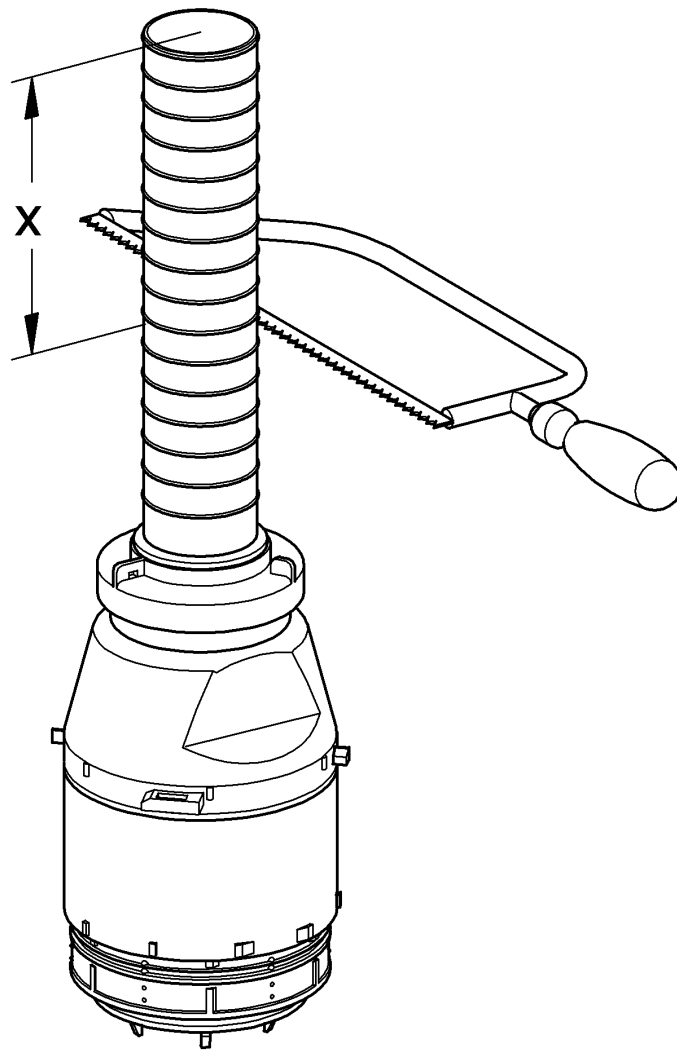

ENJOY WATER®

43 486

x = 90 mm

x = 42 mm

x = 0 mm

x = 103 mm

x = 83 mm

→ 02.97