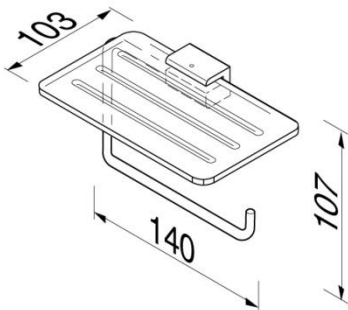

AIM collection

918424-02

Toilet roll holder with Shelf

- Material: Brass
- Finish: Chrome plating
- Safety glass plate
- Concealed fixing
- Guarantee 12 years

140x103x107 mm

Also available:

918408-02

918409-02