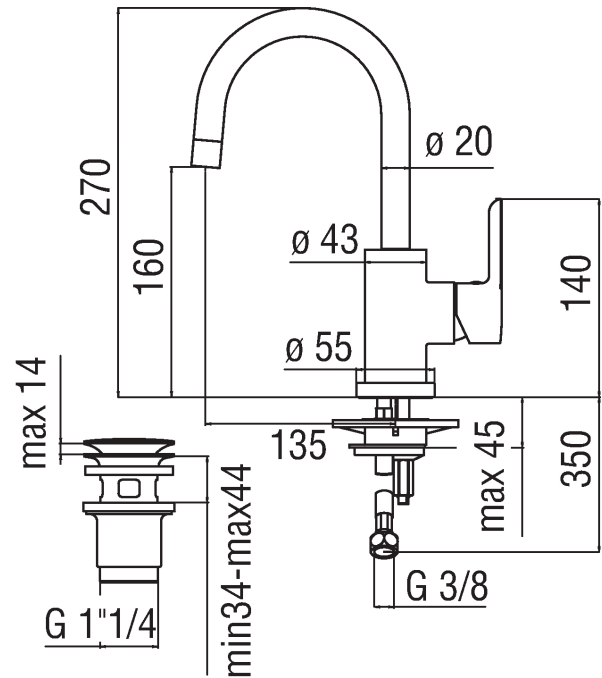

Image

Technical drawing

Specifications

Washbasin
 Single control
 Finish: Chrome
 Swivel spout
 Cartridge $\varnothing 35$ mm
 Dynamic flow limiter (-50%)
 The temperature limiter
 Aerator Neoperl® M 16 x 1
 Flexible Parigi® SPX® stainless steel $\varnothing 3/8$ "
 Packaging: 56,5 x 29 x 7,1 cm / 0,011633 m³ / 2,58 kg

Flow rate diagram