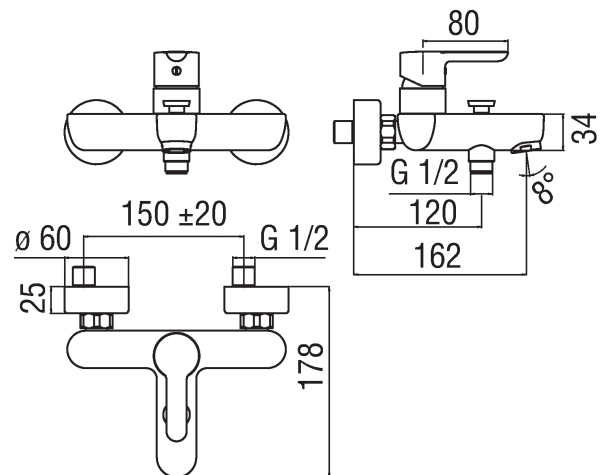

Image

Technical drawing

Specifications

Tub
 External single control
 Finish: Chrome
 Automatic deviator
 1/2" outlet
 Cartridge \varnothing 35 mm
 Dynamic flow limiter (-50%)
 The temperature limiter
 Aerator Neoperl® M 28 x 1
 Packaging: 22 x 15,5 x 15 cm / 0,005115 m³ / 2,2 kg

Flow rate diagram