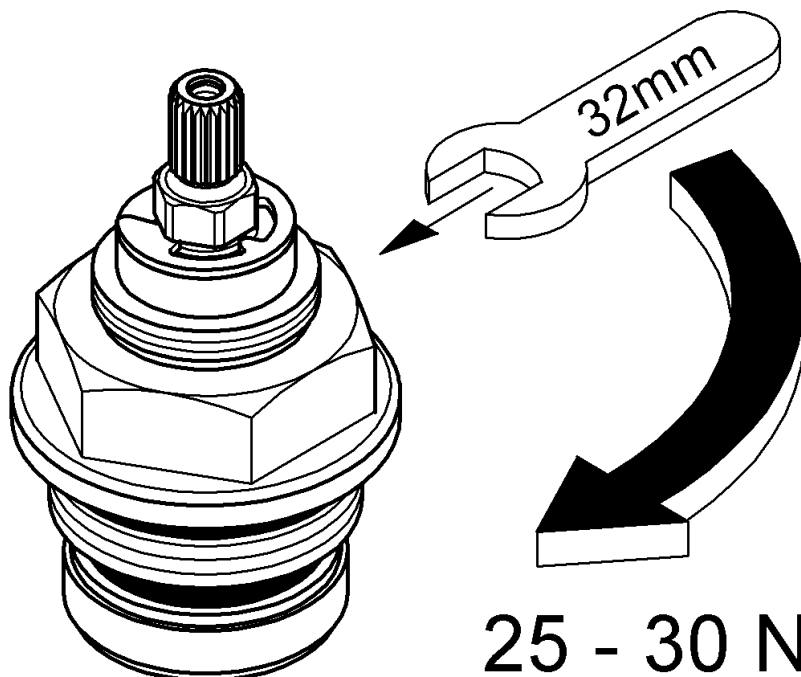

ENJOY WATER®

1/2"
3/8"

GROHE

ENJOY WATER®

3/4"

() = 07 025

25 - 30 Nm

1"

5/4"

25 - 30 Nm