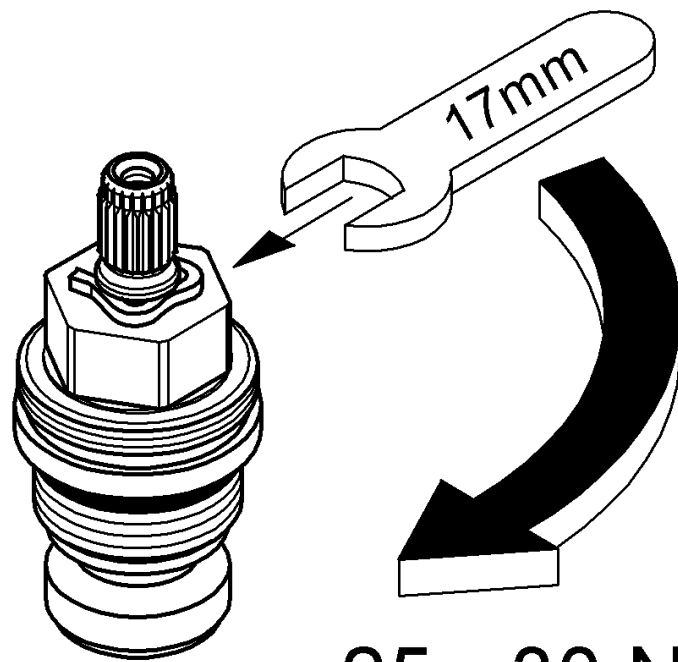

ENJOY WATER®

1/2"
3/8"

GROHE

ENJOY WATER®

3/4"

() = 07 025

25 - 30 Nm

1"

5/4"

25 - 30 Nm