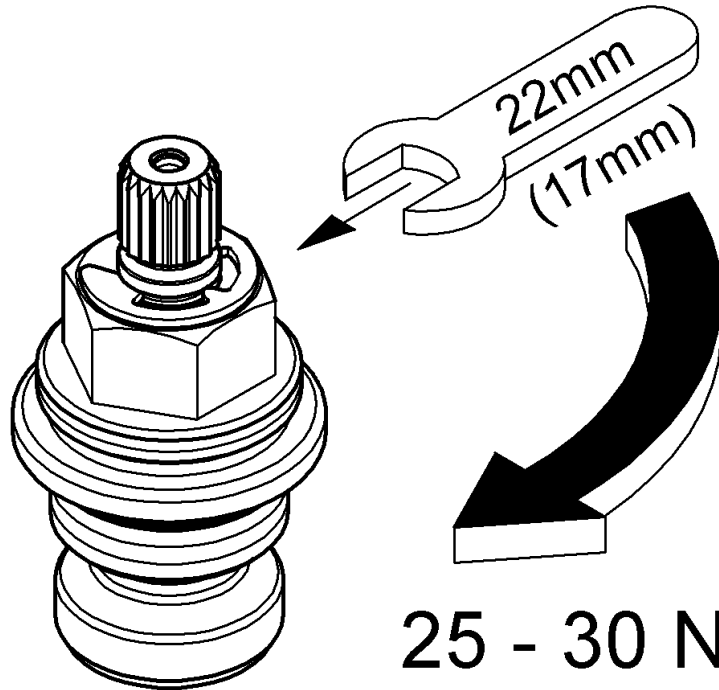

ENJOY WATER®

1/2"
3/8"

GROHE

ENJOY WATER®

3/4"

() = 07 025

25 - 30 Nm

1"

5/4"

25 - 30 Nm