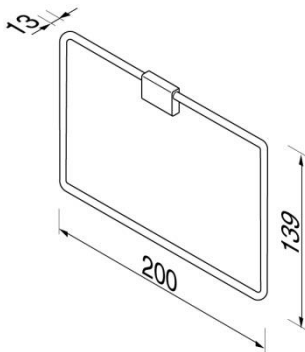

## AIM collection

918425-02  
Towel ring

- Material: Brass
- Finish: Chrome plating
- Concealed fixing
- Guarantee 12 years

200x13x139 mm