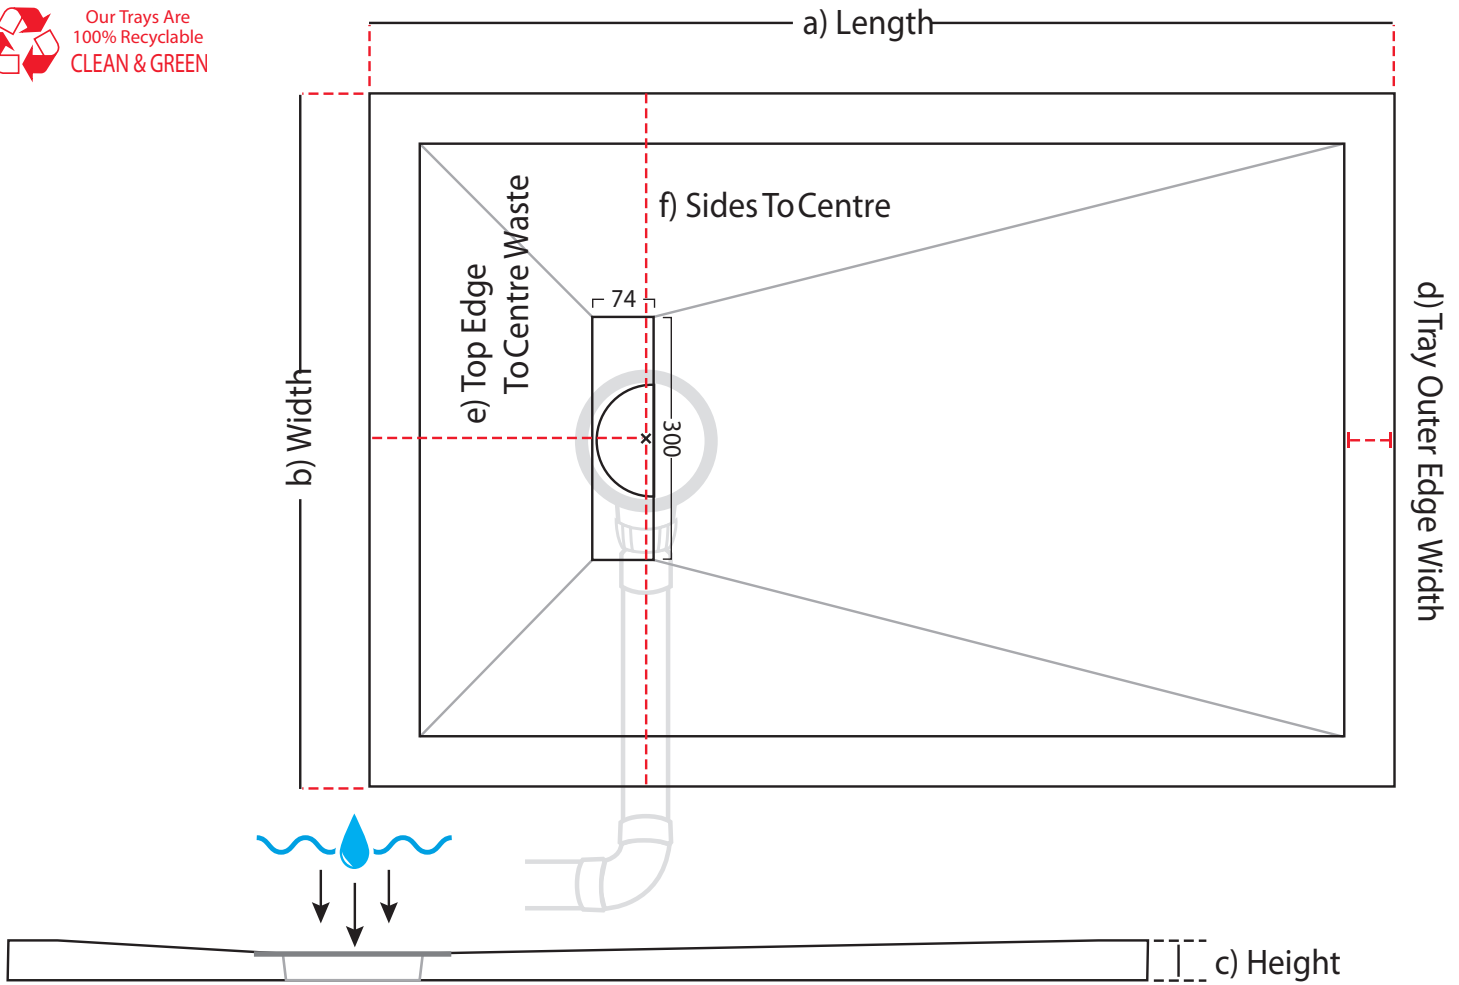

25mm - RECTANGLE ULTRA LOW PROFILE

ALL WASTE HOLE POSITIONS ARE CENTRE POINT OF THE SHOWER TRAY

25mm LINEAR - RECTANGLE ULTRA LOW PROFILE

All measurements are in millimetres (mm)

a - Length (actual size mm)	b - Width (actual size mm)	c - Height Tray heights vary (mm)	d - Outer Edge (mm)	e - Top Waste Centre (mm)	f - Side Waste Centre (mm)	Weight (kg)
1700 (1698)	800 (798)	24 - 27	60	210	400	61