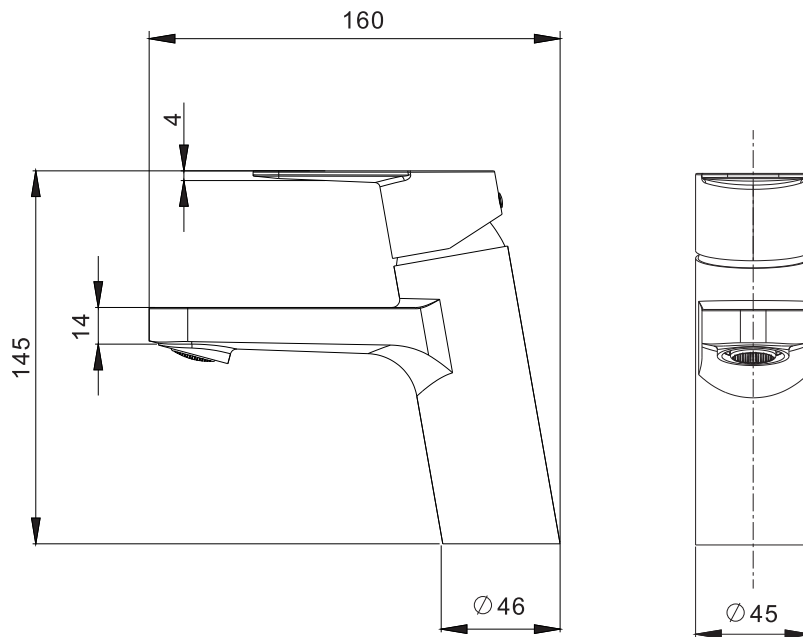

measurements in millimetres (mm)  
information updated May 2014

tel | 01322 422767  
web | www.crosswater.co.uk  
email | technical@crosswater-holdings.co.uk

KELLY HOPPEN

Basin Monobloc With No Pop-up Waste

Deck Mounted

KH06\_110DNC

Available in Chrome (C)