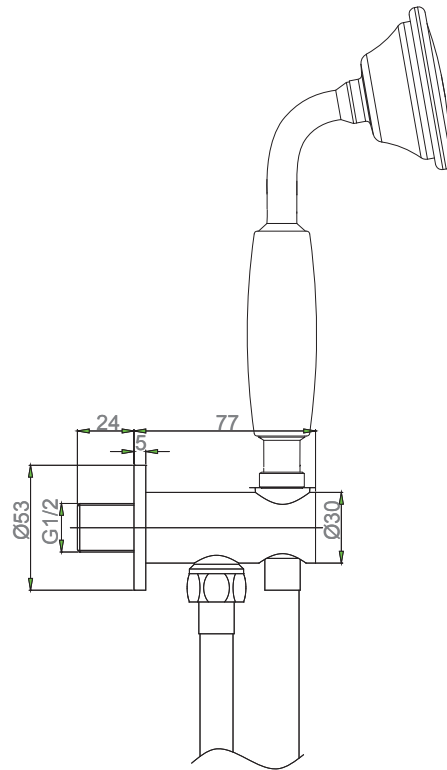

measurements in millimetres (mm)  
information updated June 2014

tel | 01322 422767  
web | [www.crosswater.co.uk](http://www.crosswater.co.uk)  
email | [technical@crosswater-holdings.co.uk](mailto:technical@crosswater-holdings.co.uk)

---

Belgravia Shower Kit

---

Wall Mounted

---

BL964C

---

Available in Chrome (C)